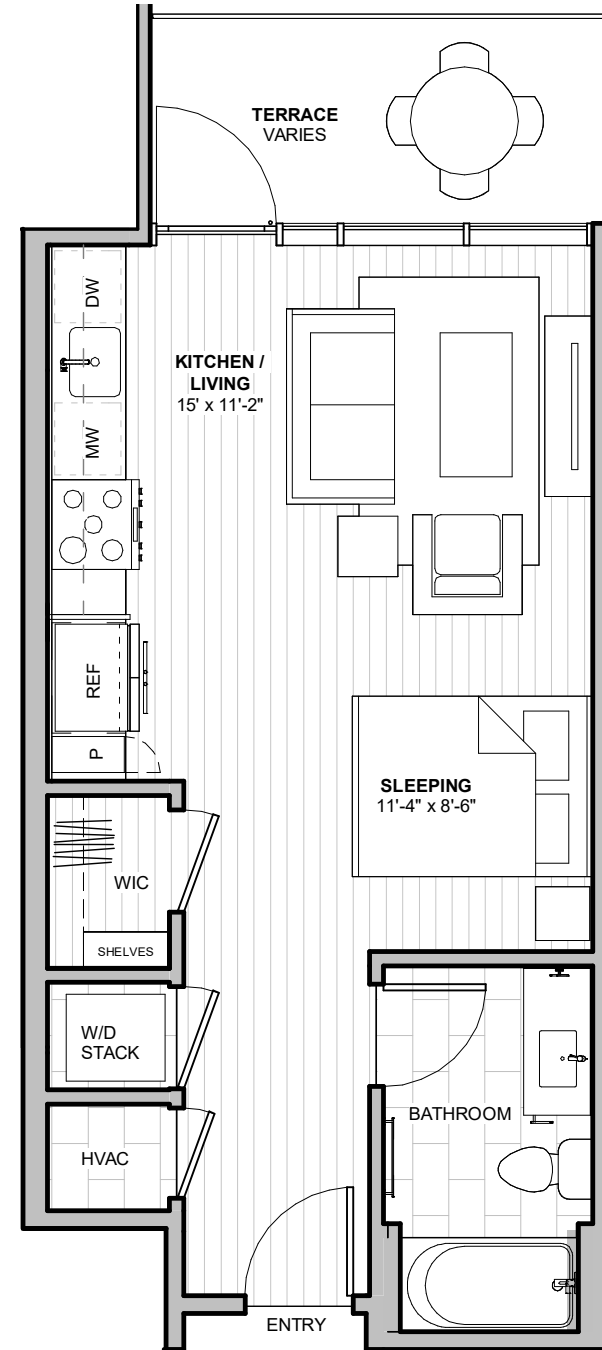

RESIDENCE S1

1
beds

1
baths

472
SF

LEVEL 2

LEVEL 3

LEVEL 4

1600 S 1ST STREET
AUSTIN, TX 78704

512-201-2700 1600AUSTIN.COM

RESIDENCE S2

1
beds

1
baths

490
SF

LEVEL 2

LEVEL 3

LEVEL 4

1600 S 1ST STREET
AUSTIN, TX 78704

512-201-2700 1600AUSTIN.COM

RESIDENCE S2 ACCESSIBLE

1
beds

1
baths

490
SF

LEVEL 2

LEVEL 3