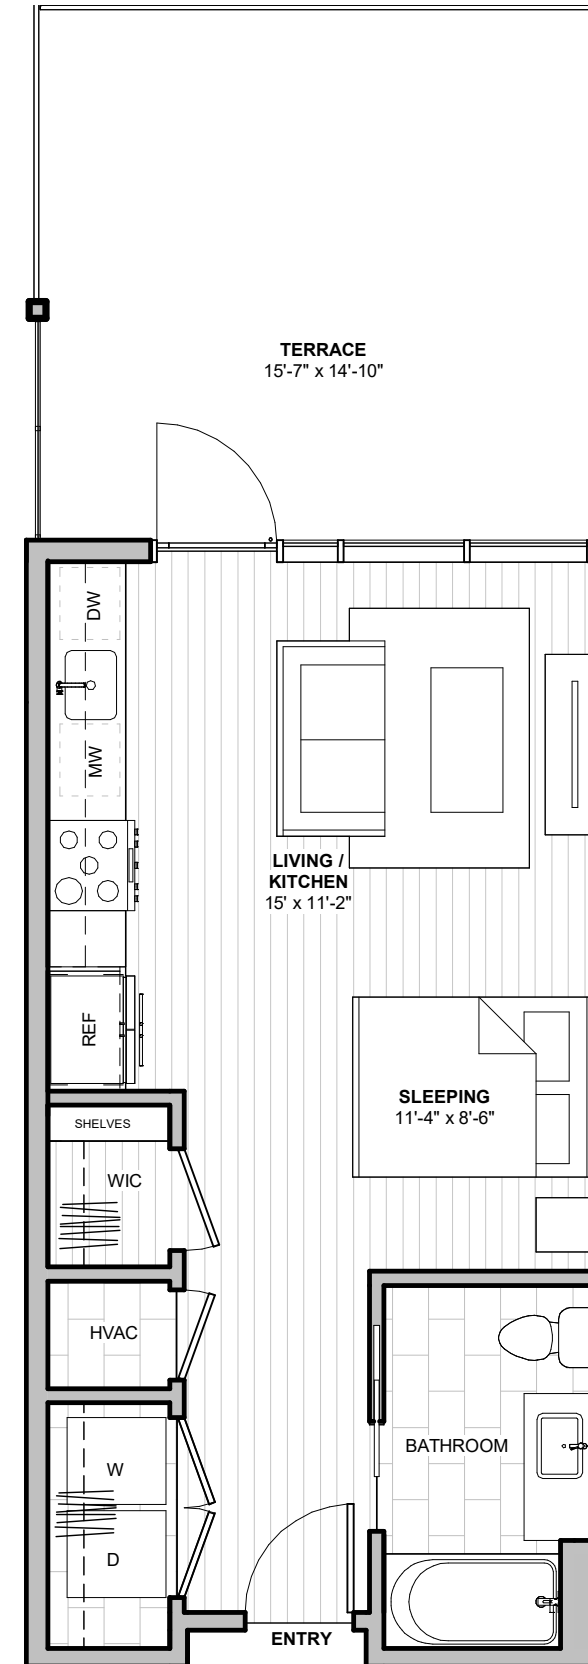

RESIDENCE S2 ACCESSIBLE

1
beds

1
baths

490
SF

LEVEL 2

LEVEL 3

LEVEL 4

1600 S 1ST STREET
AUSTIN, TX 78704

512-201-2700 1600AUSTIN.COM