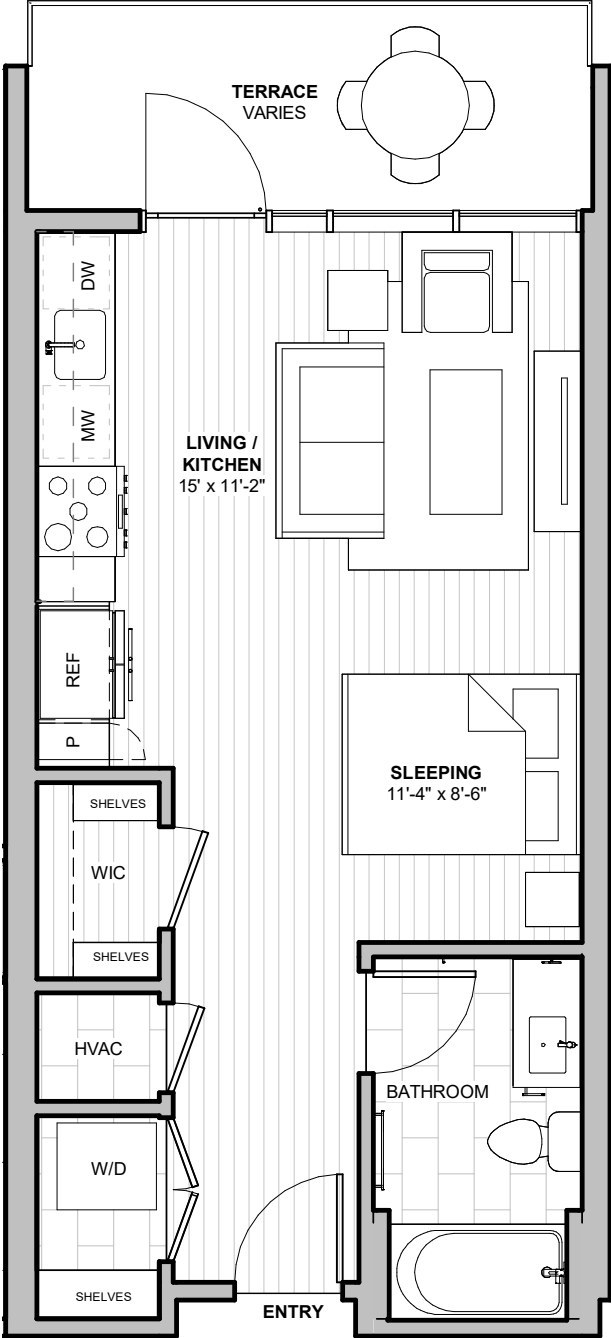

RESIDENCE S1

1
beds

1
baths

472
SF

LEVEL 2

LEVEL 3

LEVEL 4

1600 S 1ST STREET
AUSTIN, TX 78704

512-201-2700 1600AUSTIN.COM

RESIDENCE S2

1
beds

1
baths

490
SF

LEVEL 2

LEVEL 3

LEVEL 4

1600 S 1ST STREET
AUSTIN, TX 78704

512-201-2700 1600AUSTIN.COM

RESIDENCE S2 ACCESSIBLE

1
beds

1
baths

490
SF

LEVEL 2

LEVEL 3