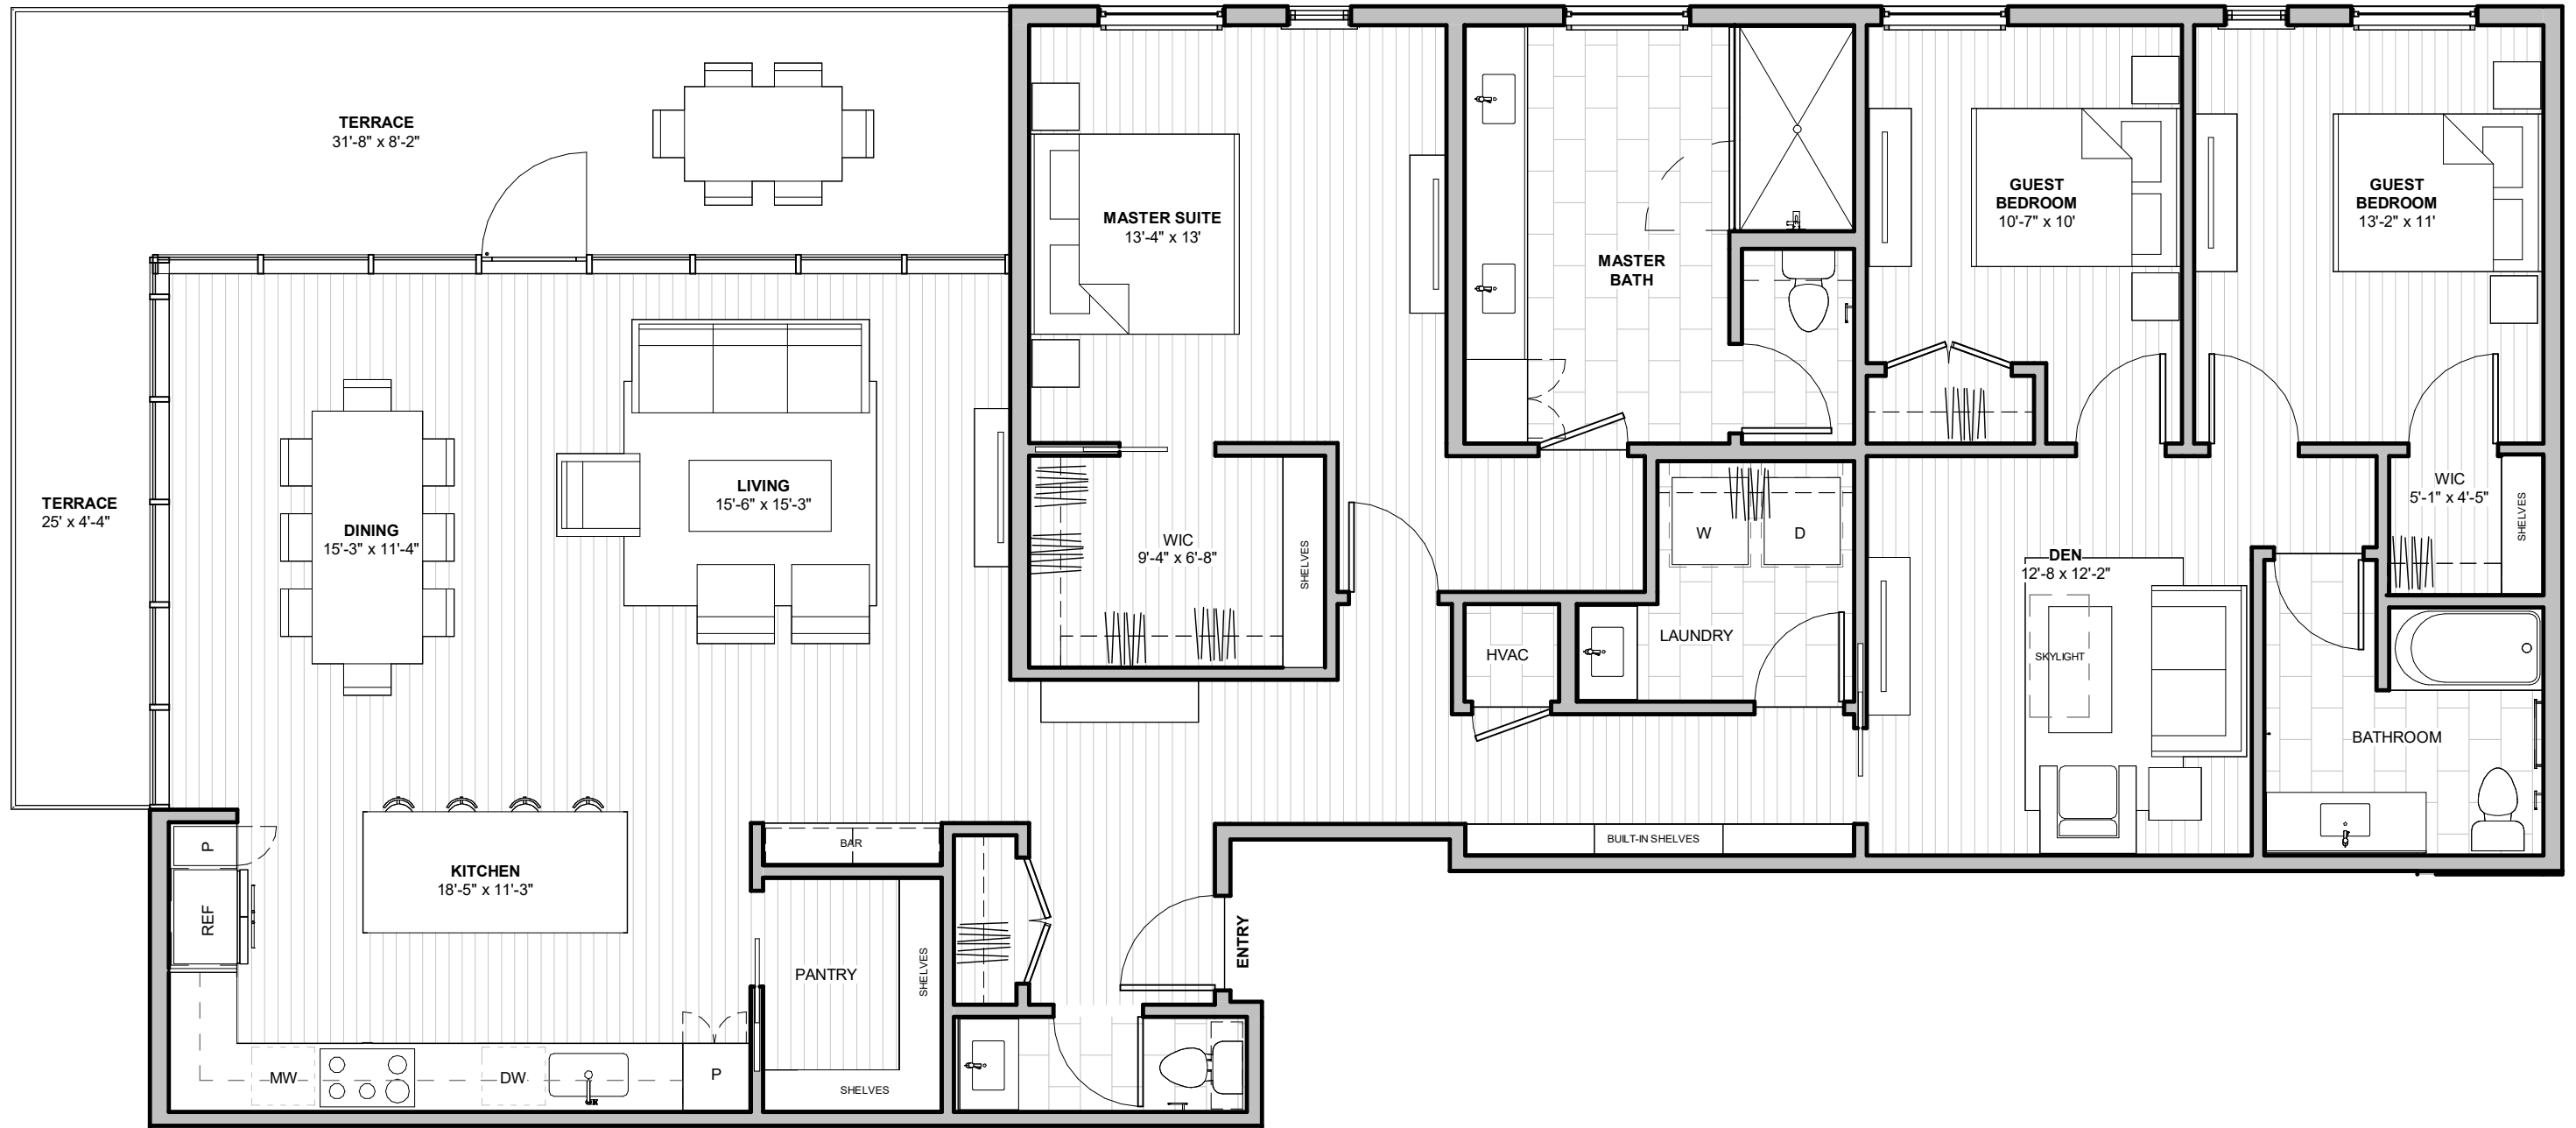

RESIDENCE 3A

3
beds

2.5
baths

1528
SF

LEVEL 2

LEVEL 3

LEVEL 4

1600 S 1ST STREET
AUSTIN, TX 78704

512-201-2700 1600AUSTIN.COM

RESIDENCE 3B

3
beds

2.5
baths

1827
SF

LEVEL 2

LEVEL 3

LEVEL 4

1600 S 1ST STREET
AUSTIN, TX 78704

512-201-2700 1600AUSTIN.COM

RESIDENCE 3C

3
beds

2.5
baths

2143
SF

LEVEL 4

LEVEL 3