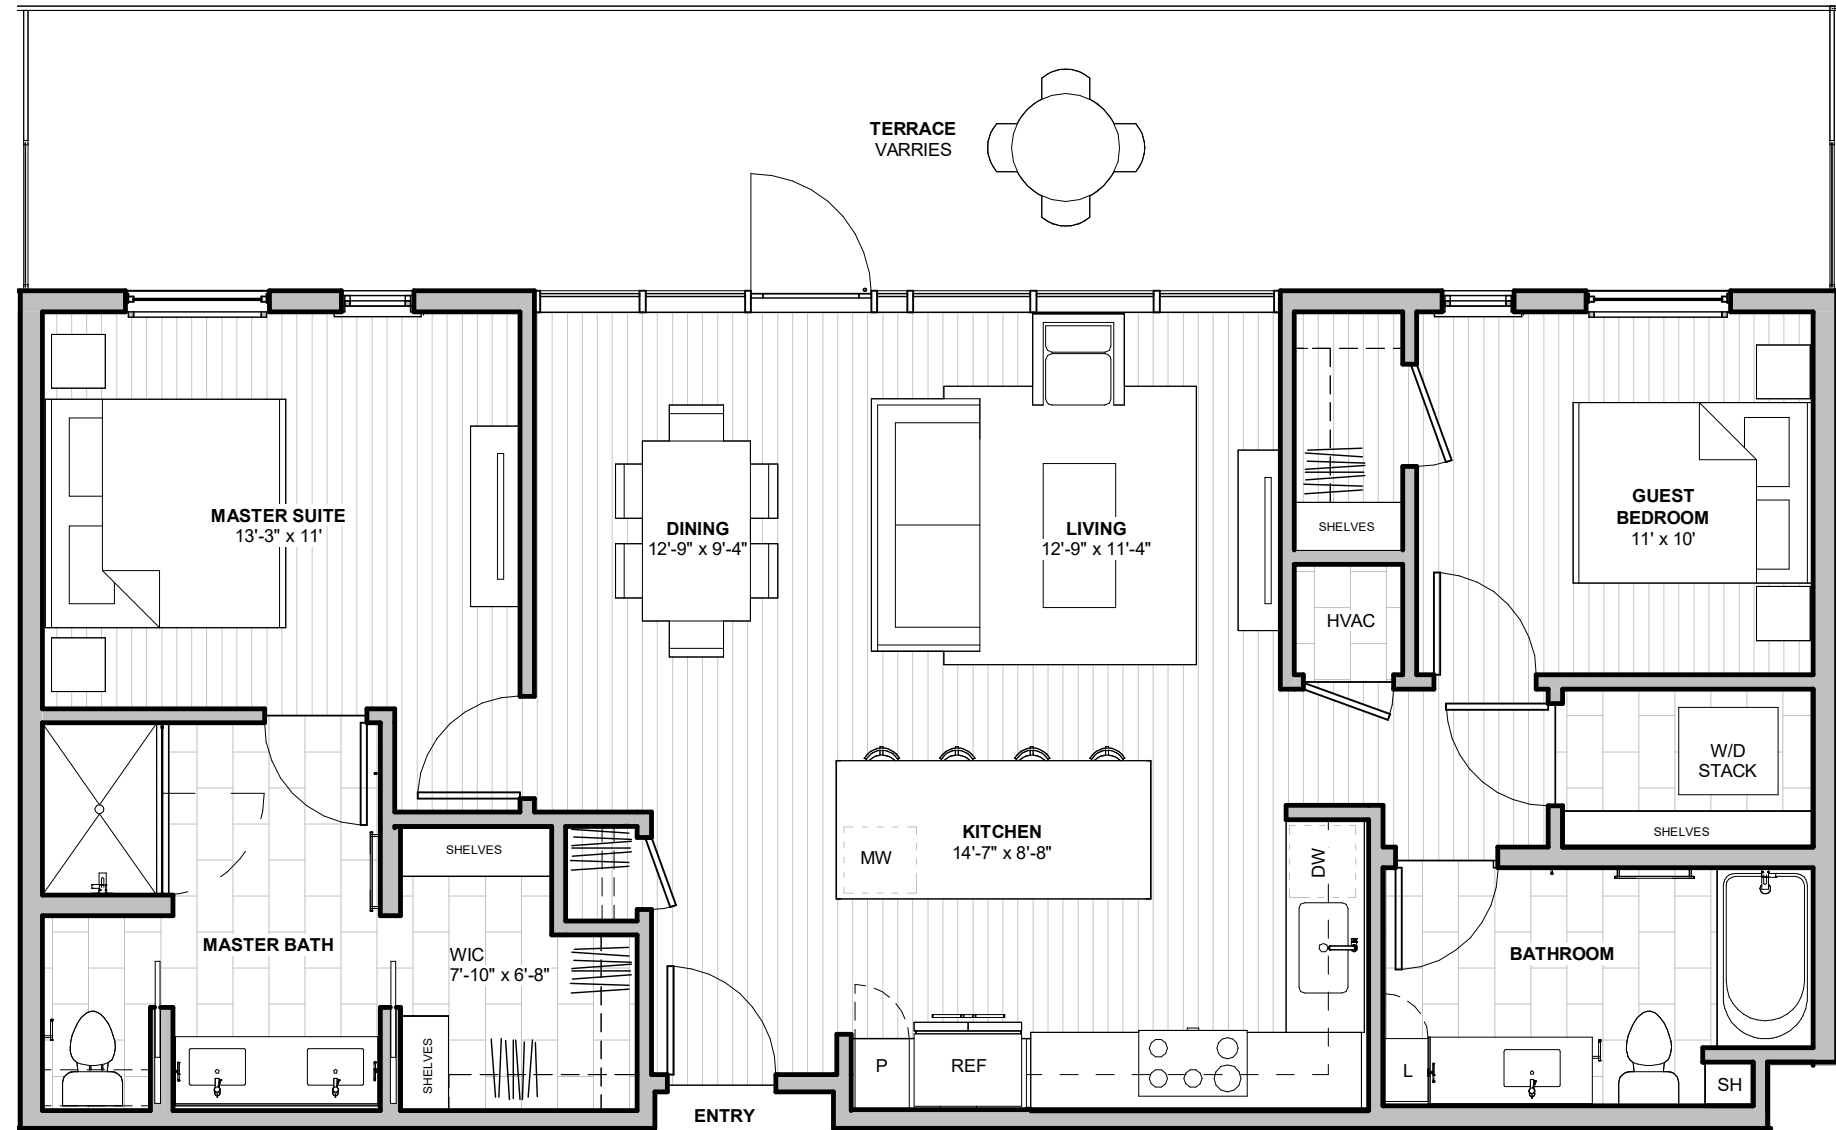

RESIDENCE 2A

2
beds

2
baths

1153
SF

LEVEL 2

LEVEL 3

LEVEL 4

1600 S 1ST STREET
AUSTIN, TX 78704

512-201-2700 1600AUSTIN.COM

RESIDENCE 2B

2
beds

2
baths

1245
SF

LEVEL 2

LEVEL 3

LEVEL 4

1600 S 1ST STREET
AUSTIN, TX 78704

512-201-2700 1600AUSTIN.COM

RESIDENCE 2C

2
beds

2
baths

1270
SF

LEVEL 2

LEVEL 3

LEVEL 4

1600 S 1ST STREET
AUSTIN, TX 78704

512-201-2700 1600AUSTIN.COM

RESIDENCE 2D

2
beds

2
baths

1286
SF

LEVEL 2