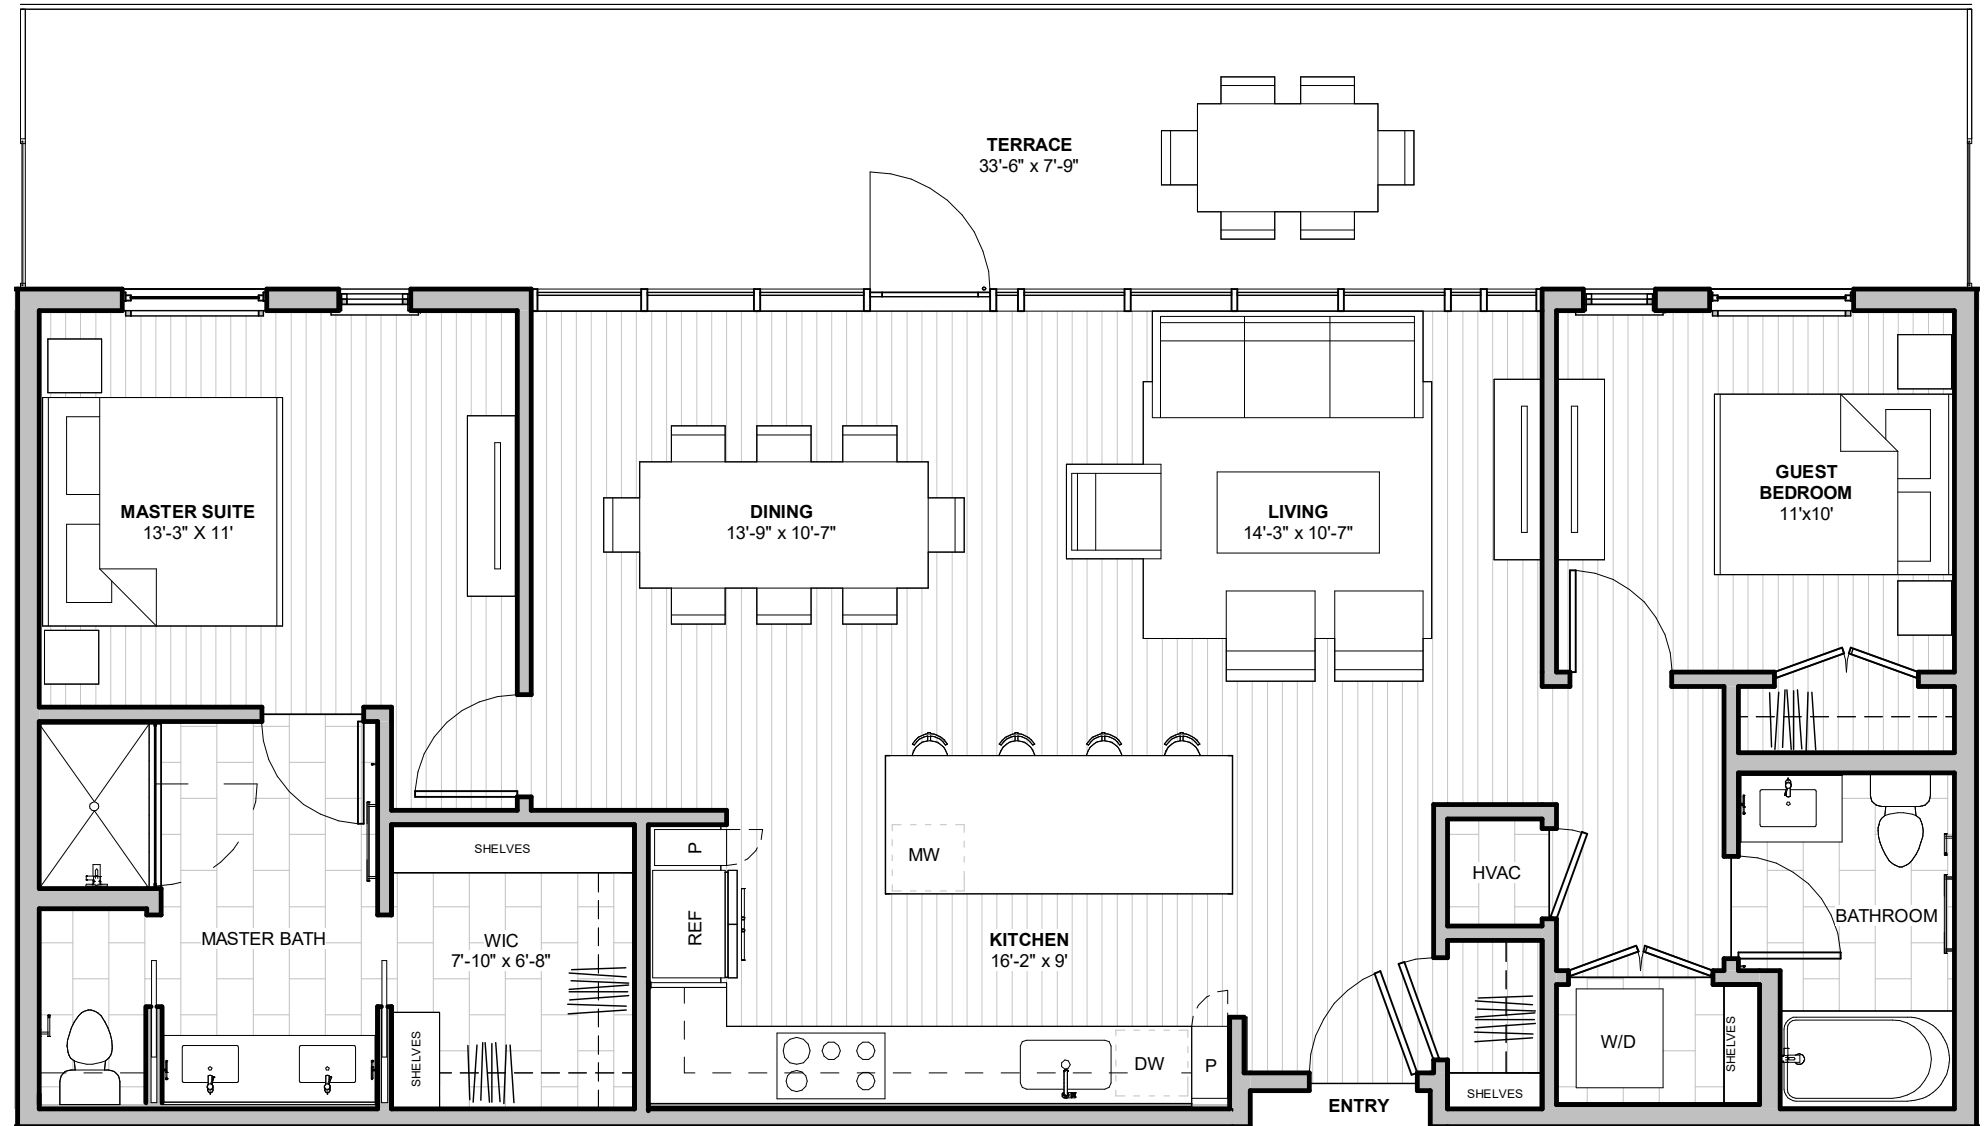

RESIDENCE 2A

2
beds

2
baths

1153
SF

LEVEL 2

LEVEL 3

LEVEL 4

1600 S 1ST STREET
AUSTIN, TX 78704

512-201-2700 1600AUSTIN.COM

RESIDENCE 2B

2
beds

2
baths

1245
SF

LEVEL 2

LEVEL 3

LEVEL 4

1600 S 1ST STREET
AUSTIN, TX 78704

512-201-2700 1600AUSTIN.COM

RESIDENCE 2C

2
beds

2
baths

1270
SF

LEVEL 2

LEVEL 3

LEVEL 4

1600 S 1ST STREET
AUSTIN, TX 78704

512-201-2700 1600AUSTIN.COM

RESIDENCE 2D

2
beds

2
baths

1286
SF

LEVEL 2