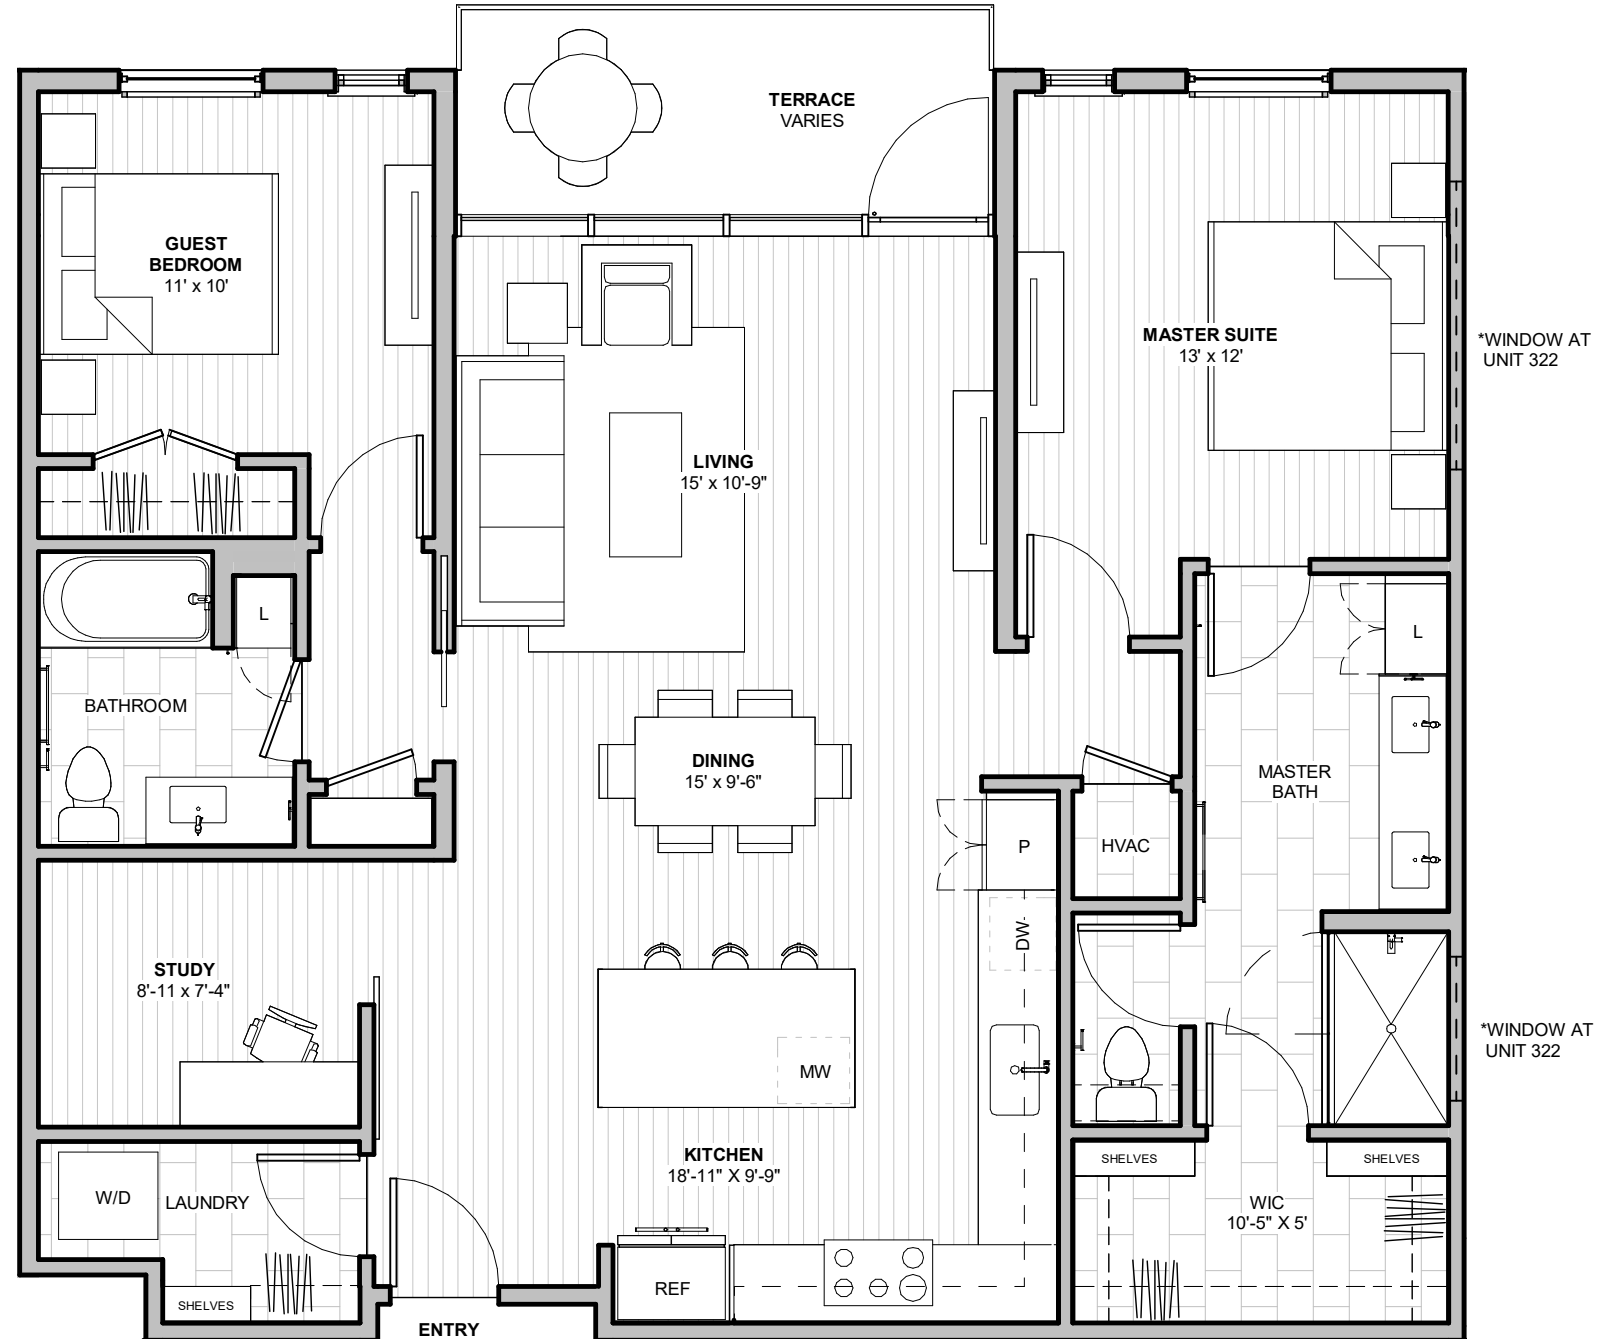

RESIDENCE 2A

2
beds

2
baths

1153
SF

LEVEL 2

LEVEL 3

LEVEL 4

1600 S 1ST STREET
AUSTIN, TX 78704

1335
SF

LEVEL 2

LEVEL 3

LEVEL 4

1600 S 1ST STREET
AUSTIN, TX 78704

512-201-2700 1600AUSTIN.COM

RESIDENCE 2G

2 beds + study

2 baths

1596 SF

LEVEL 2

LEVEL 3

LEVEL 4

1600 S 1ST STREET
AUSTIN, TX 78704
512-201-2700 1600AUSTIN.COM

The information provided through the marketing materials is preliminary in nature. Changes may be made to the project, including but not limited to the design, floor plans, unit sizes, amenities and pricing.