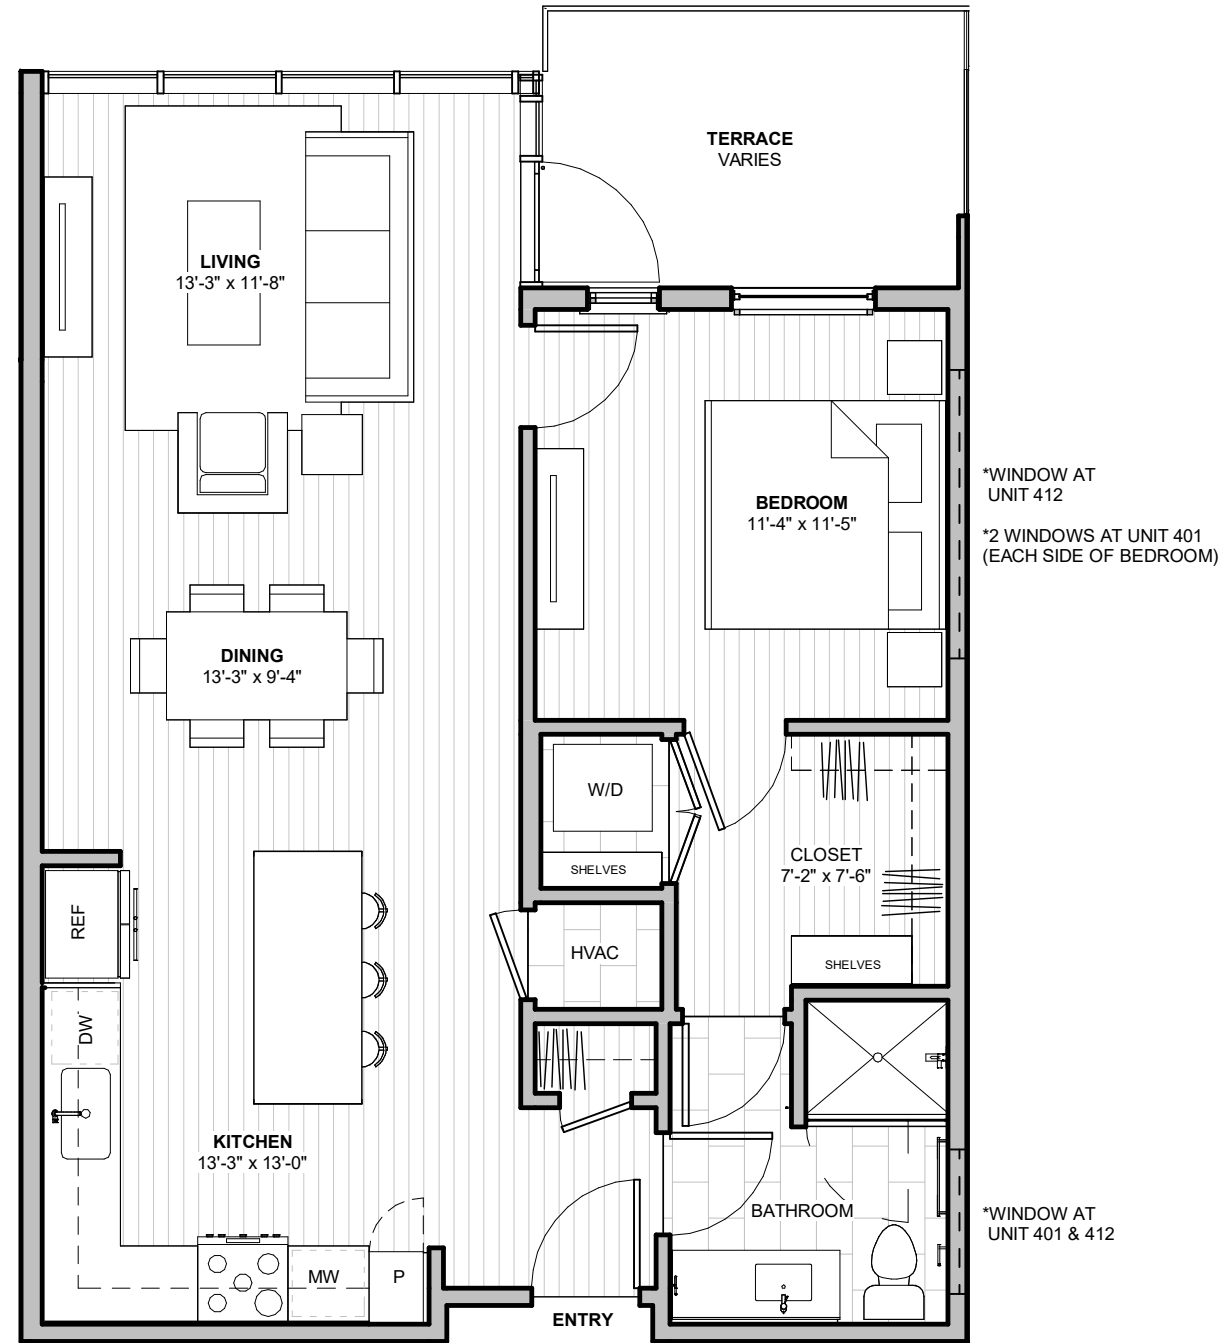

RESIDENCE 1A

1
beds

1
baths

745
SF

LEVEL 2

LEVEL 3

LEVEL 4

1600 S 1ST STREET
AUSTIN, TX 78704

512-201-2700 1600AUSTIN.COM

RESIDENCE 1B

1
beds

1
baths

840
SF

LEVEL 2

LEVEL 3

LEVEL 4

1600 S 1ST STREET
AUSTIN, TX 78704

512-201-2700 1600AUSTIN.COM

RESIDENCE 1C

1
beds

1
baths

923
SF

LEVEL 2

LEVEL 3

LEVEL 4

1600 S 1ST STREET
AUSTIN, TX 78704

512-201-2700 1600AUSTIN.COM

RESIDENCE 1C ACCESSIBLE

1
beds

1
baths

923
SF

LEVEL 2