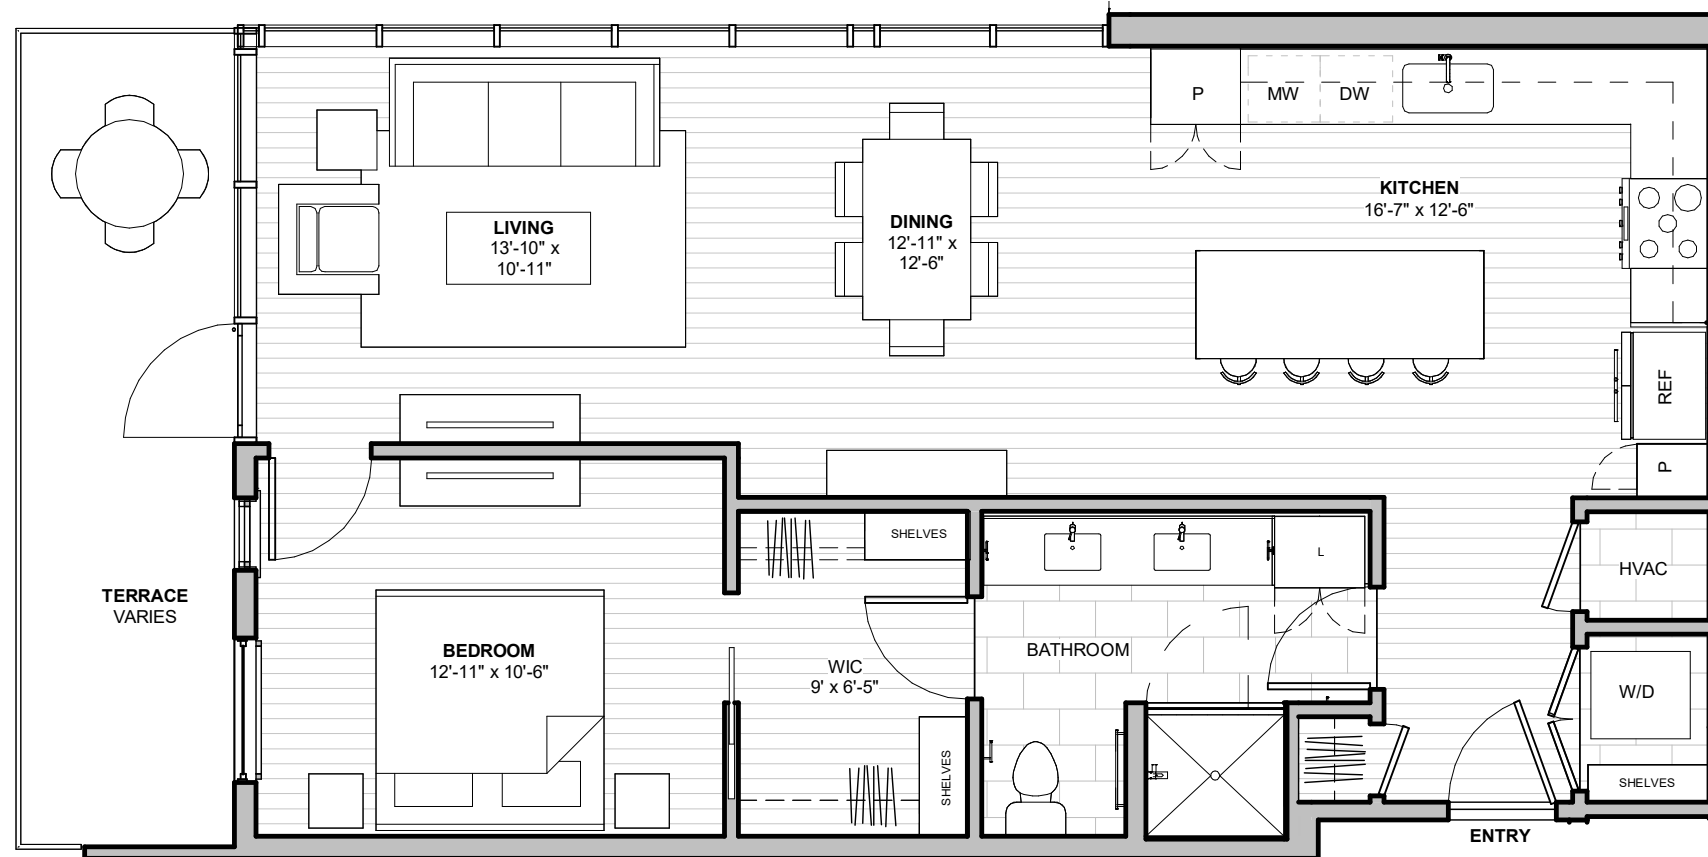

RESIDENCE 1D

1 beds

1 baths

928 SF

LEVEL 2

LEVEL 3

LEVEL 4

1600 S 1ST STREET
AUSTIN, TX 78704

512-201-2700 1600AUSTIN.COM