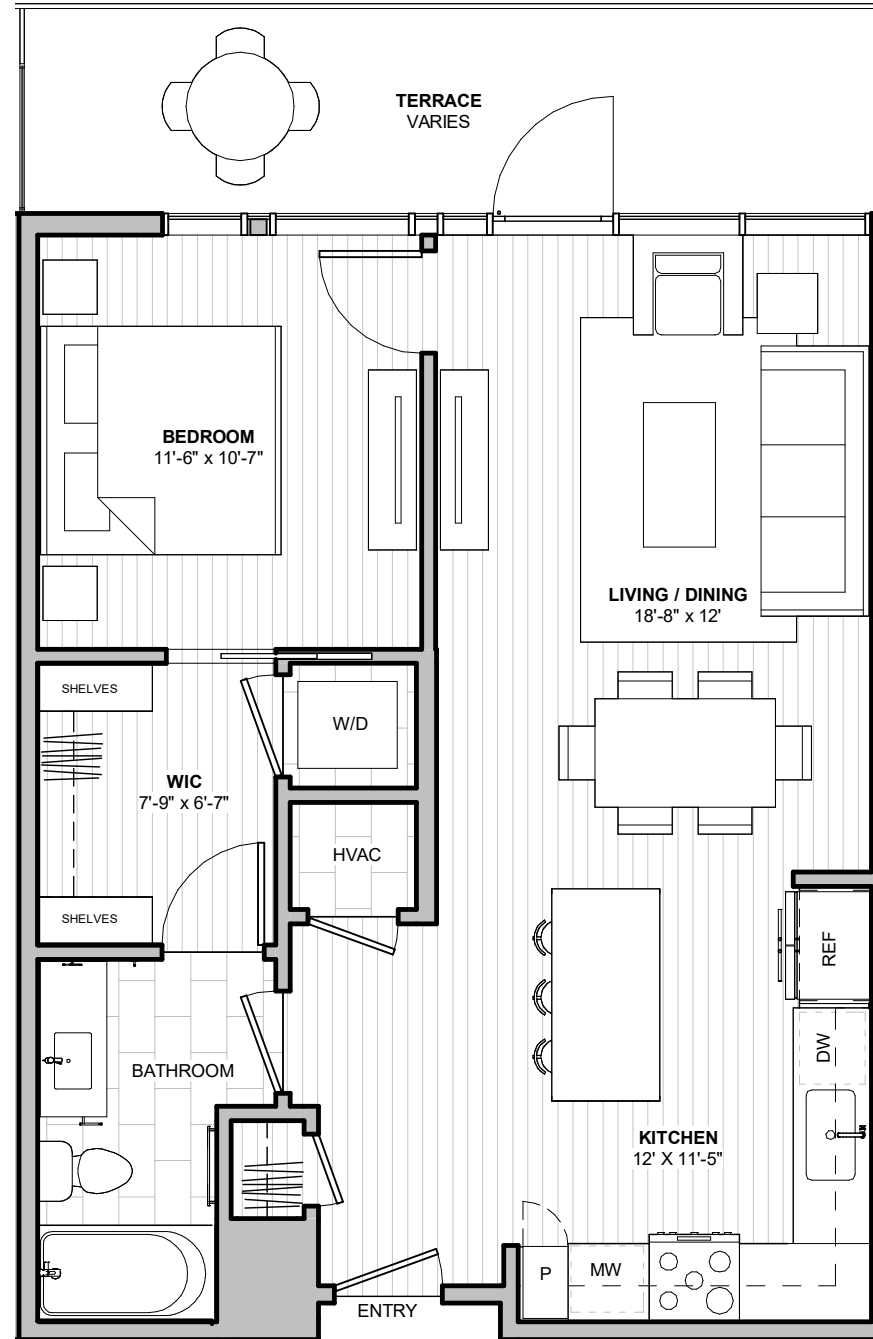

RESIDENCE 1A

1
beds

1
baths

745
SF

LEVEL 2

LEVEL 3

LEVEL 4

1600 S 1ST STREET
AUSTIN, TX 78704

512-201-2700 1600AUSTIN.COM

RESIDENCE 1B

1
beds

1
baths

840
SF

LEVEL 2

LEVEL 3

LEVEL 4

1600 S 1ST STREET
AUSTIN, TX 78704

512-201-2700 1600AUSTIN.COM

RESIDENCE 1C

1
beds

1
baths

923
SF

LEVEL 2

LEVEL 3

LEVEL 4

1600 S 1ST STREET
AUSTIN, TX 78704

512-201-2700 1600AUSTIN.COM

RESIDENCE 1C ACCESSIBLE

1
beds

1
baths

923
SF

LEVEL 2