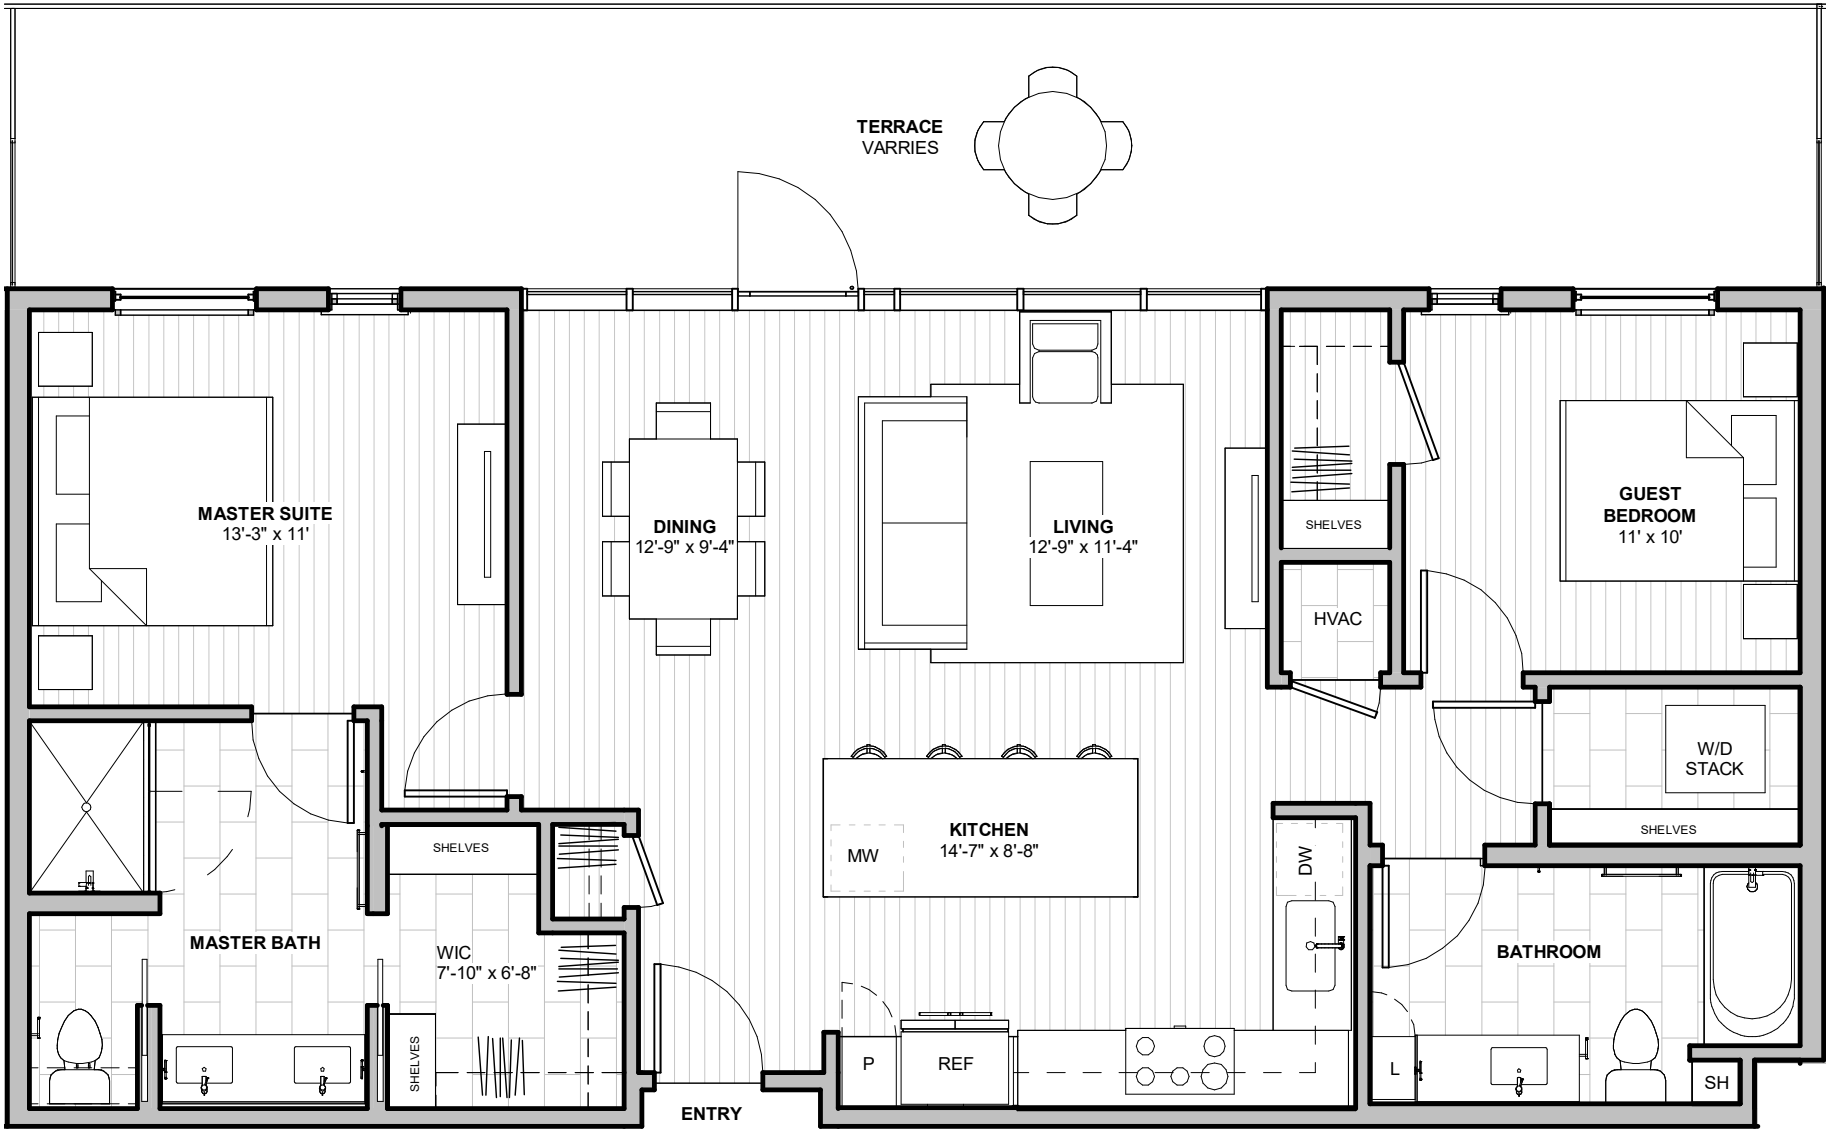

RESIDENCE 2A

2 beds

2 baths

1153 SF

LEVEL 2

LEVEL 3

LEVEL 4

1600 S 1ST STREET
AUSTIN, TX 78704

512-201-2700 1600AUSTIN.COM