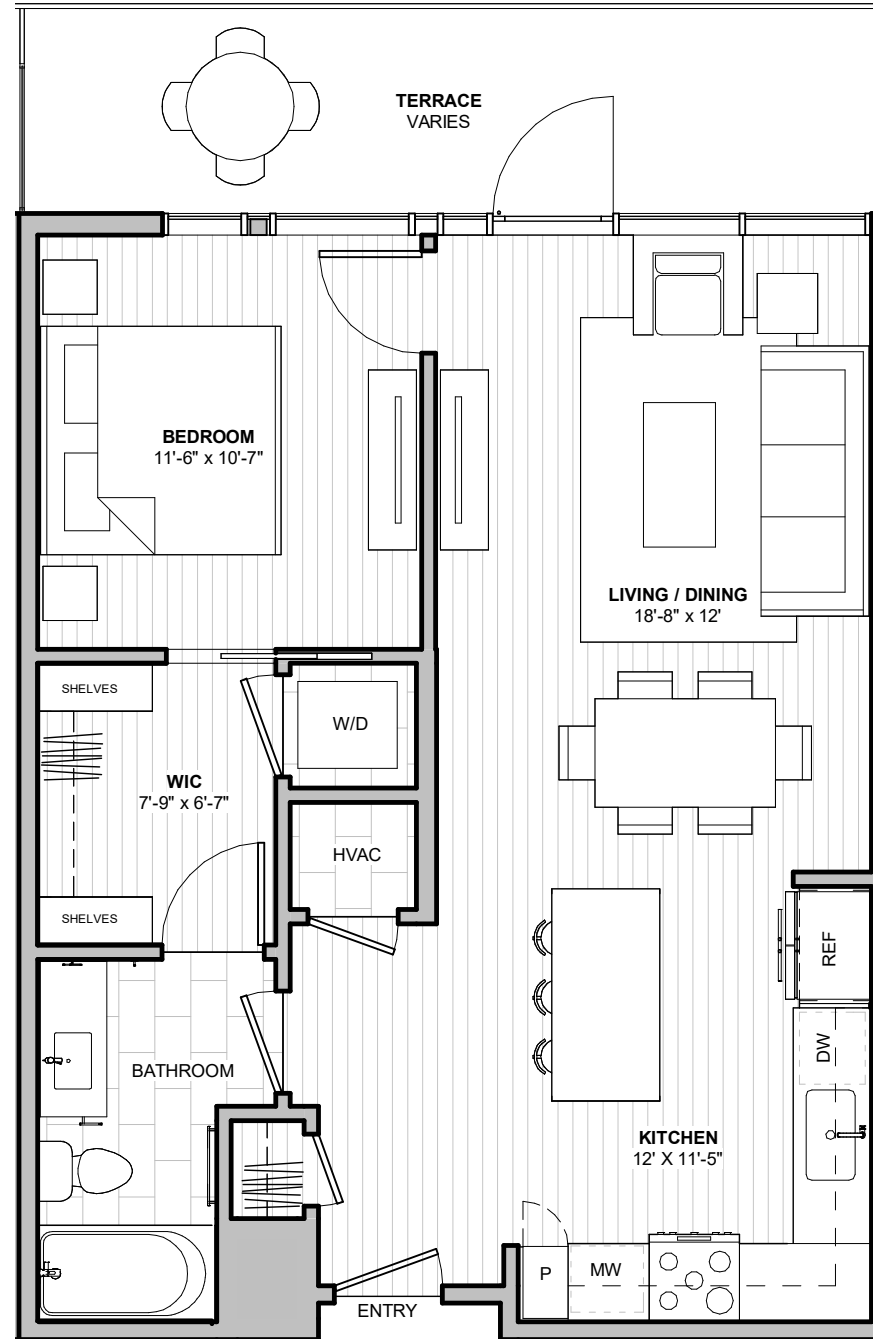

1600 S 1ST STREET
AUSTIN, TX 78704

512-201-2700 1600AUSTIN.COM

RESIDENCE S2 ACCESSIBLE

1
beds

1
baths

490
SF

LEVEL 2

LEVEL 3

LEVEL 4

1600 S 1ST STREET
AUSTIN, TX 78704

512-201-2700 1600AUSTIN.COM

RESIDENCE 1A

1
beds

1
baths

745
SF

LEVEL 2

LEVEL 3

LEVEL 4

1600 S 1ST STREET
AUSTIN, TX 78704

512-201-2700 1600AUSTIN.COM

RESIDENCE 1B

1
beds

1
baths

840
SF