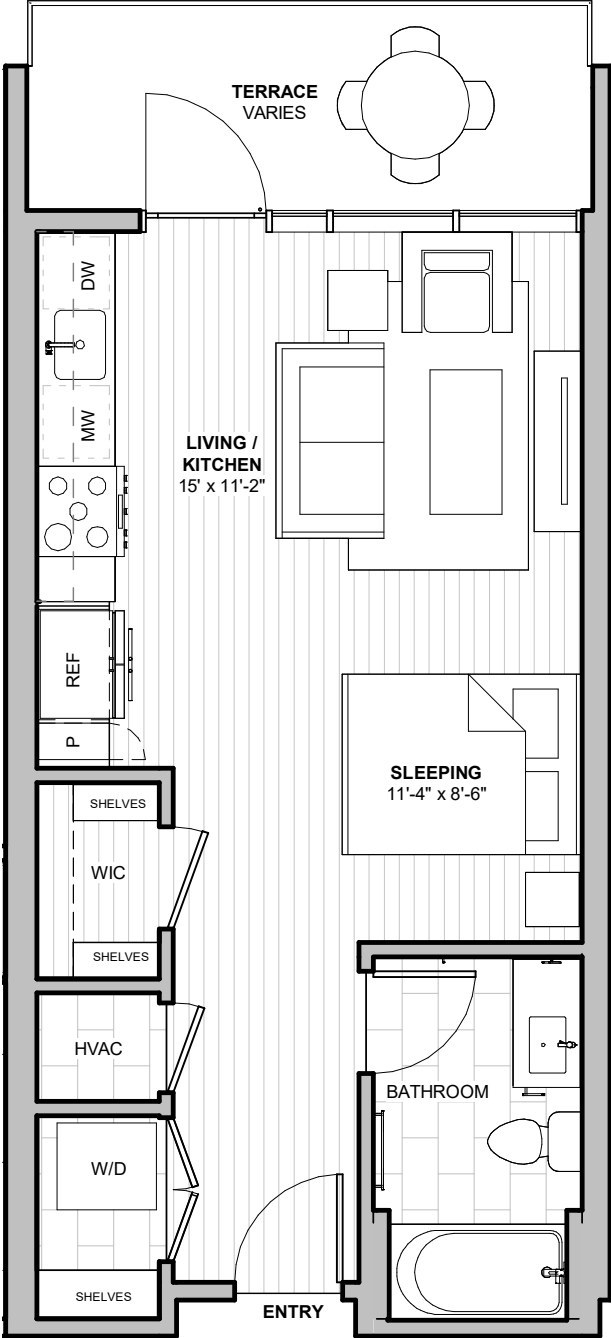

RESIDENCE S1

1
beds

1
baths

472
SF

LEVEL 2

LEVEL 3

LEVEL 4

1600 S 1ST STREET
AUSTIN, TX 78704

512-201-2700 1600AUSTIN.COM

RESIDENCE S2

1
beds

1
baths

490
SF

LEVEL 2

LEVEL 3

LEVEL 4

1600 S 1ST STREET
AUSTIN, TX 78704

512-201-2700 1600AUSTIN.COM

RESIDENCE S2 ACCESSIBLE

1
beds

1
baths

490
SF

LEVEL 2

LEVEL 3

LEVEL 4

1600 S 1ST STREET
AUSTIN, TX 78704

512-201-2700 1600AUSTIN.COM

RESIDENCE 1A

1
beds

1
baths

745
SF

LEVEL 2