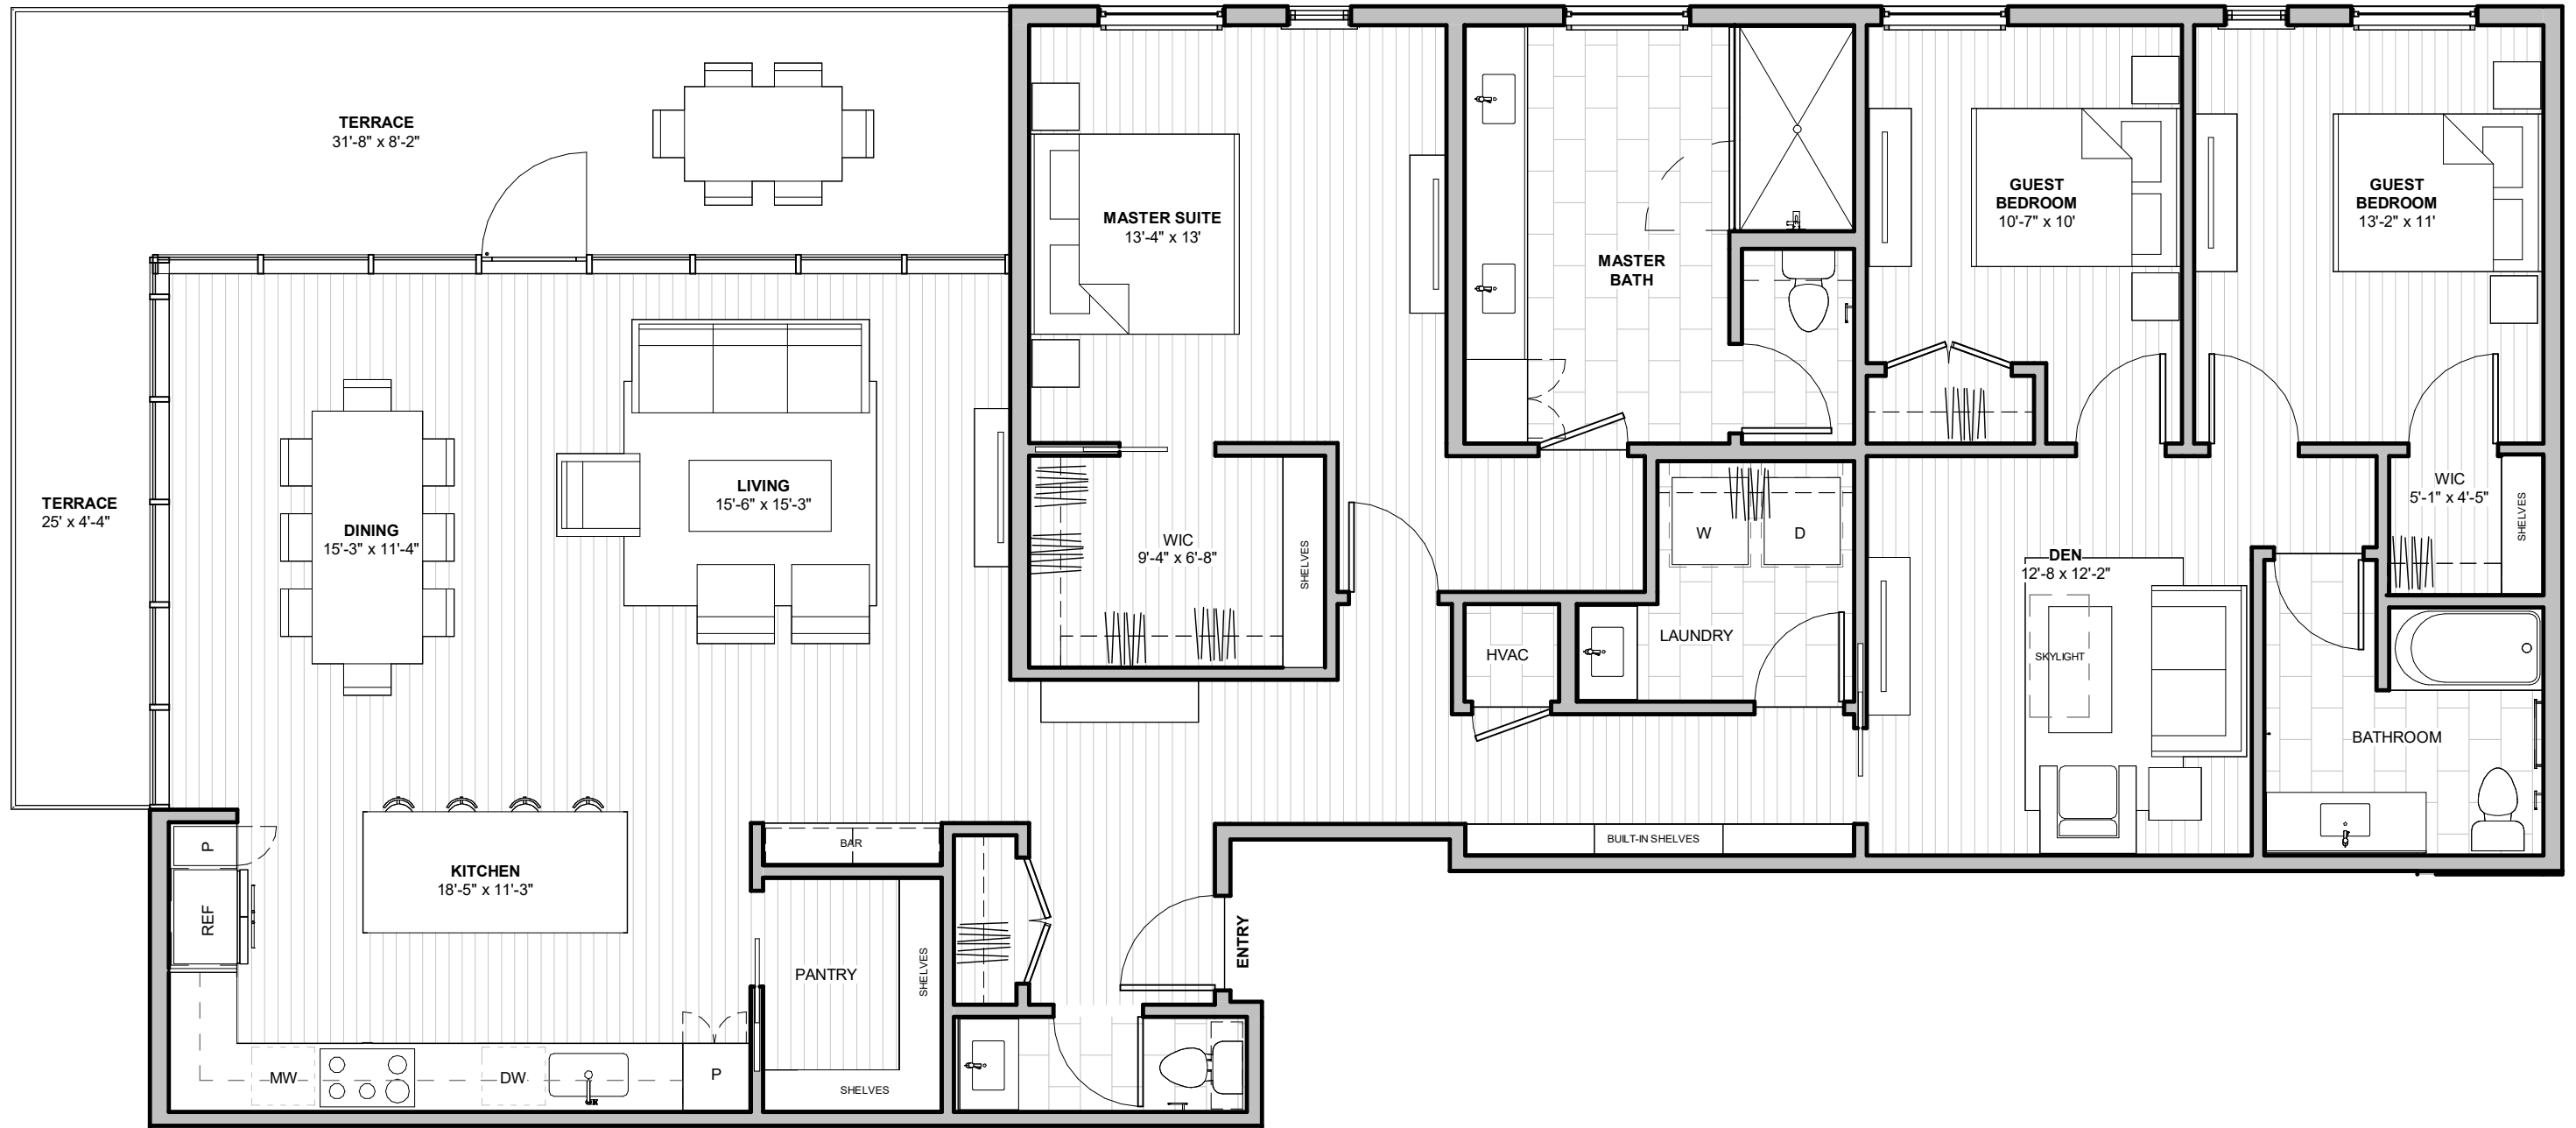

RESIDENCE 3C

3
beds

2.5
baths

2143
SF

LEVEL 4

LEVEL 3

LEVEL 2