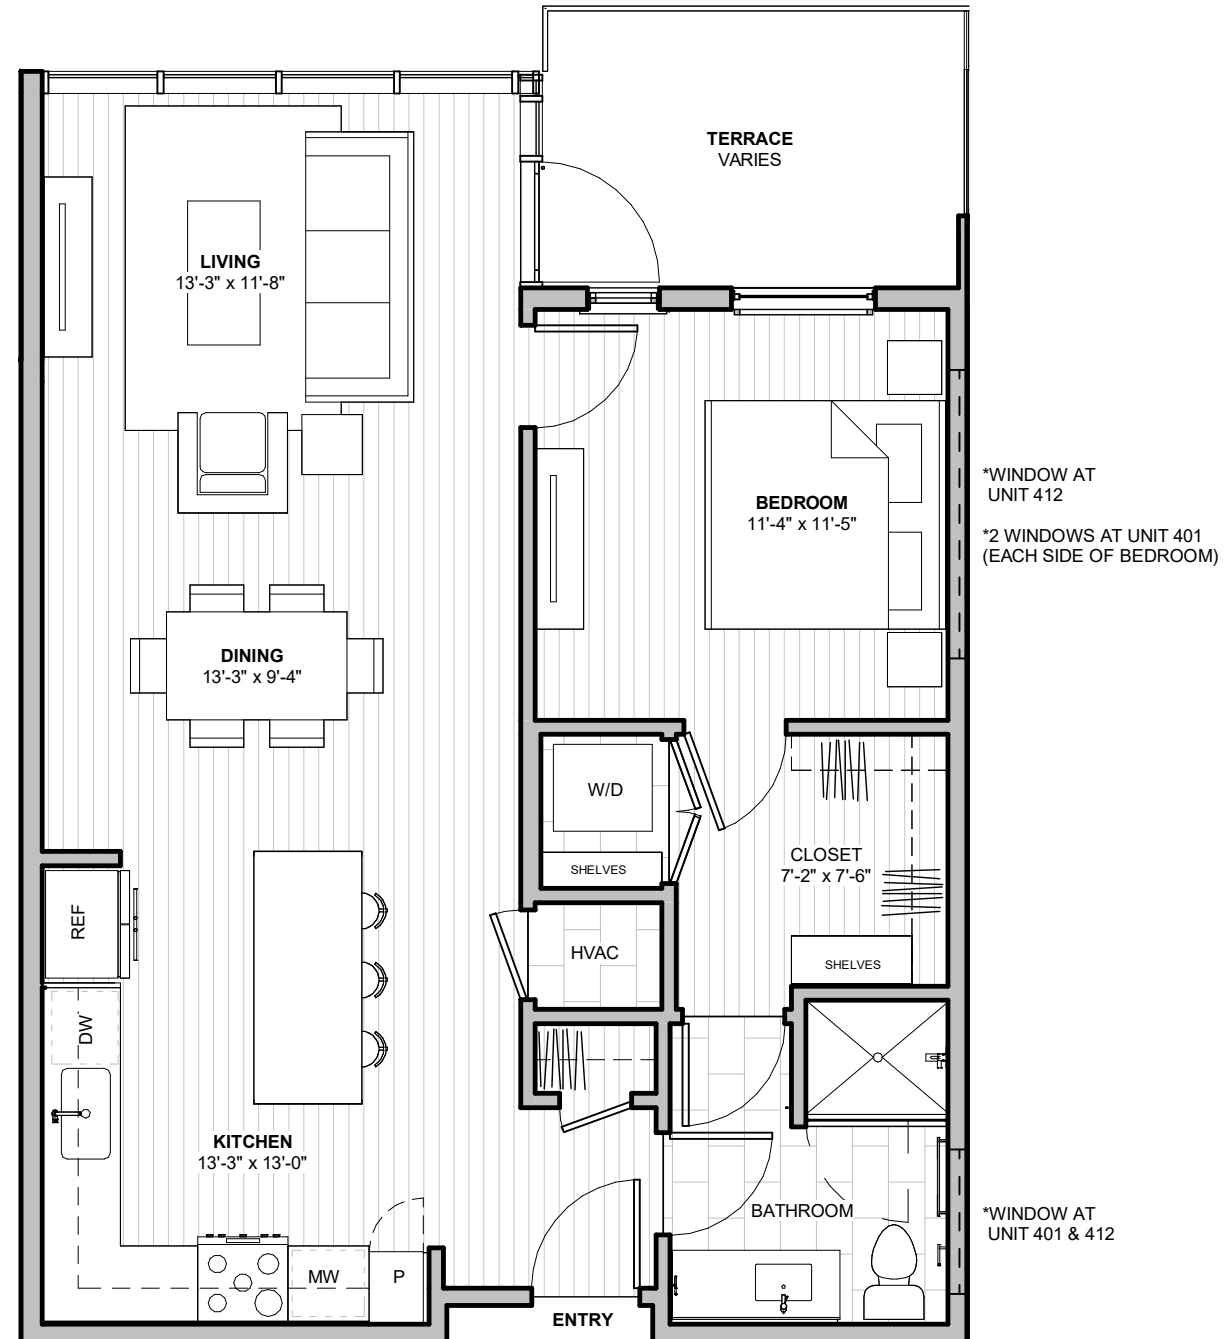

RESIDENCE 1B

1
beds

1
baths

840
SF

LEVEL 2

LEVEL 3

LEVEL 4

1600 S 1ST STREET
AUSTIN, TX 78704

512-201-2700 1600AUSTIN.COM