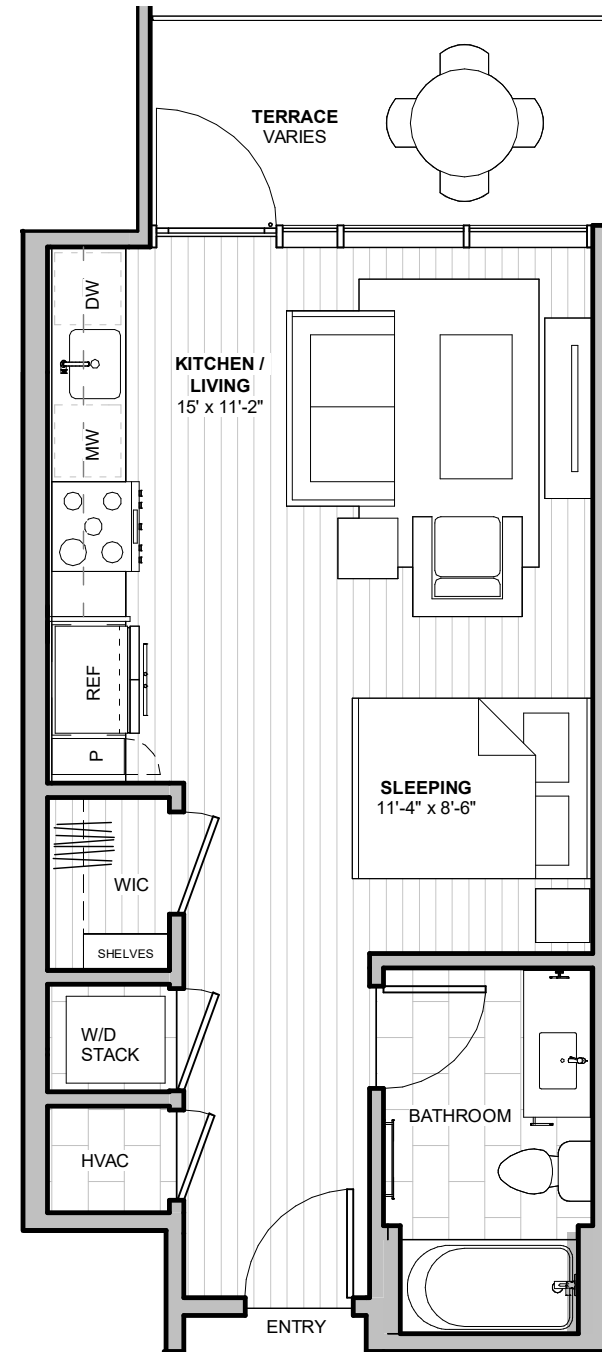

RESIDENCE S1

1
beds

1
baths

472
SF

LEVEL 2

LEVEL 3

LEVEL 4

1600 S 1ST STREET
AUSTIN, TX 78704

512-201-2700 1600AUSTIN.COM

RESIDENCE S2

1
beds

1
baths

490
SF

LEVEL 2

LEVEL 3

LEVEL 4

1600 S 1ST STREET
AUSTIN, TX 78704

512-201-2700 1600AUSTIN.COM

RESIDENCE S2 ACCESSIBLE

1
beds

1
baths

490
SF

LEVEL 2

LEVEL 3

LEVEL 4

1600 S 1ST STREET
AUSTIN, TX 78704

512-201-2700 1600AUSTIN.COM

RESIDENCE 1A

1
beds

1
baths

745
SF

LEVEL 2