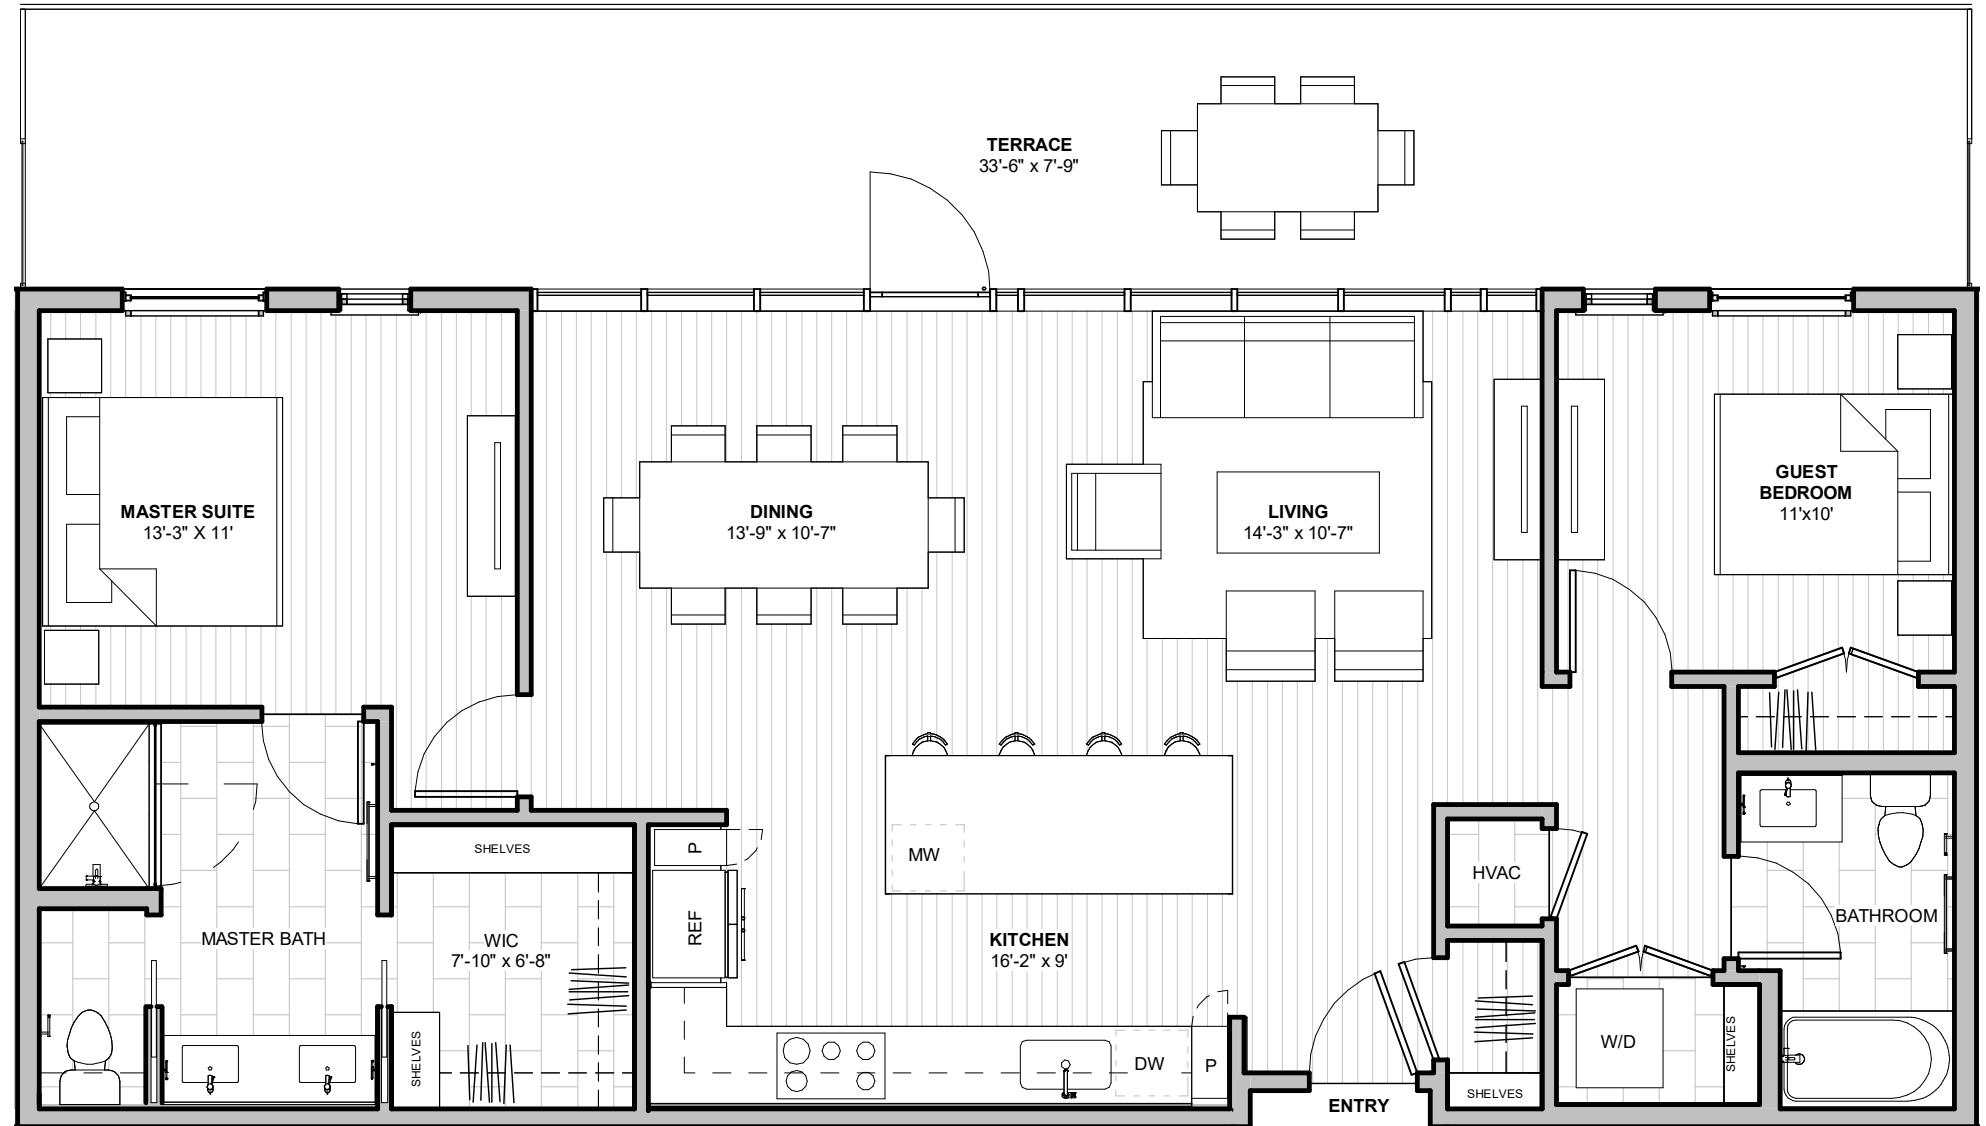

RESIDENCE 2B

2
beds

2
baths

1245
SF

LEVEL 2

LEVEL 3

LEVEL 4

1600 S 1ST STREET
AUSTIN, TX 78704

512-201-2700 1600AUSTIN.COM