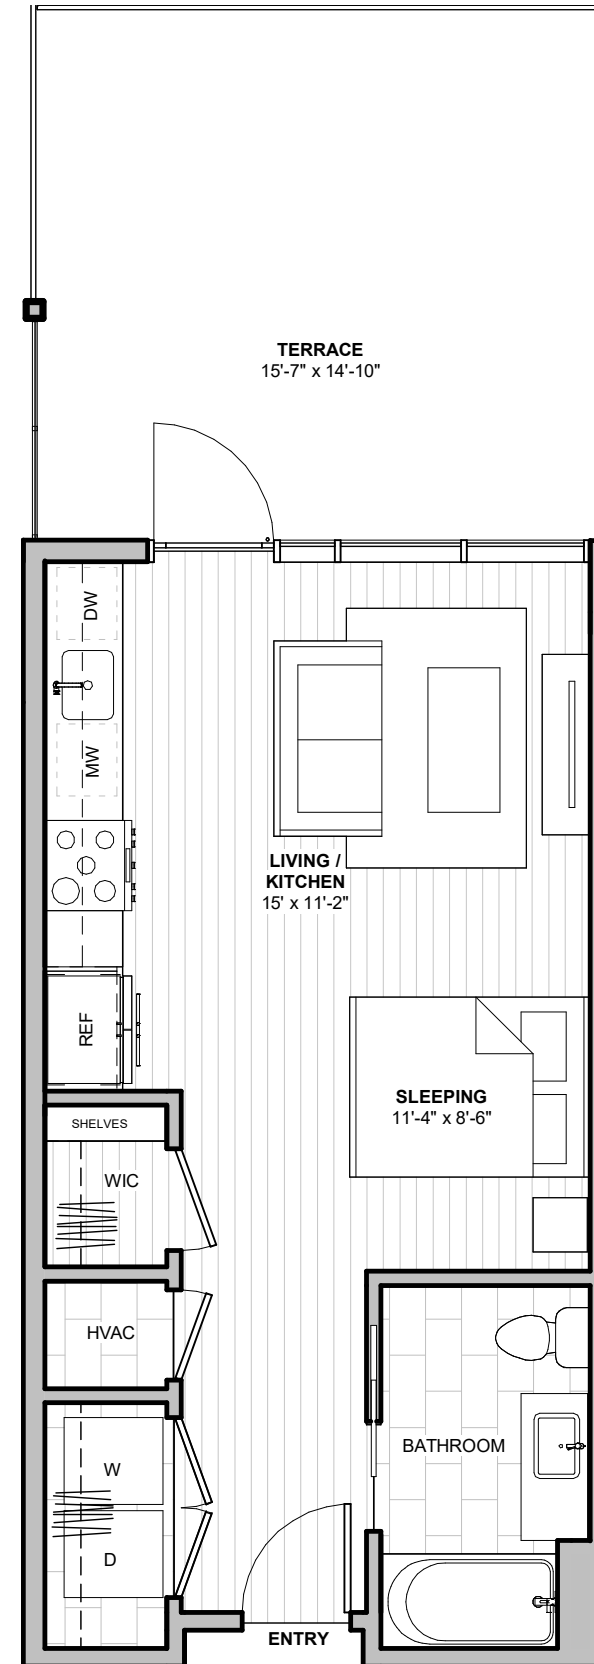

RESIDENCE S1

1
beds

1
baths

472
SF

LEVEL 2

LEVEL 3

LEVEL 4

1600 S 1ST STREET
AUSTIN, TX 78704

512-201-2700 1600AUSTIN.COM

RESIDENCE S2

1
beds

1
baths

490
SF

LEVEL 2

LEVEL 3

LEVEL 4

1600 S 1ST STREET
AUSTIN, TX 78704

512-201-2700 1600AUSTIN.COM

RESIDENCE S2 ACCESSIBLE

1
beds

1
baths

490
SF

LEVEL 2

LEVEL 3

LEVEL 4

1600 S 1ST STREET
AUSTIN, TX 78704

512-201-2700 1600AUSTIN.COM

RESIDENCE 1A

1
beds

1
baths

745
SF

LEVEL 2