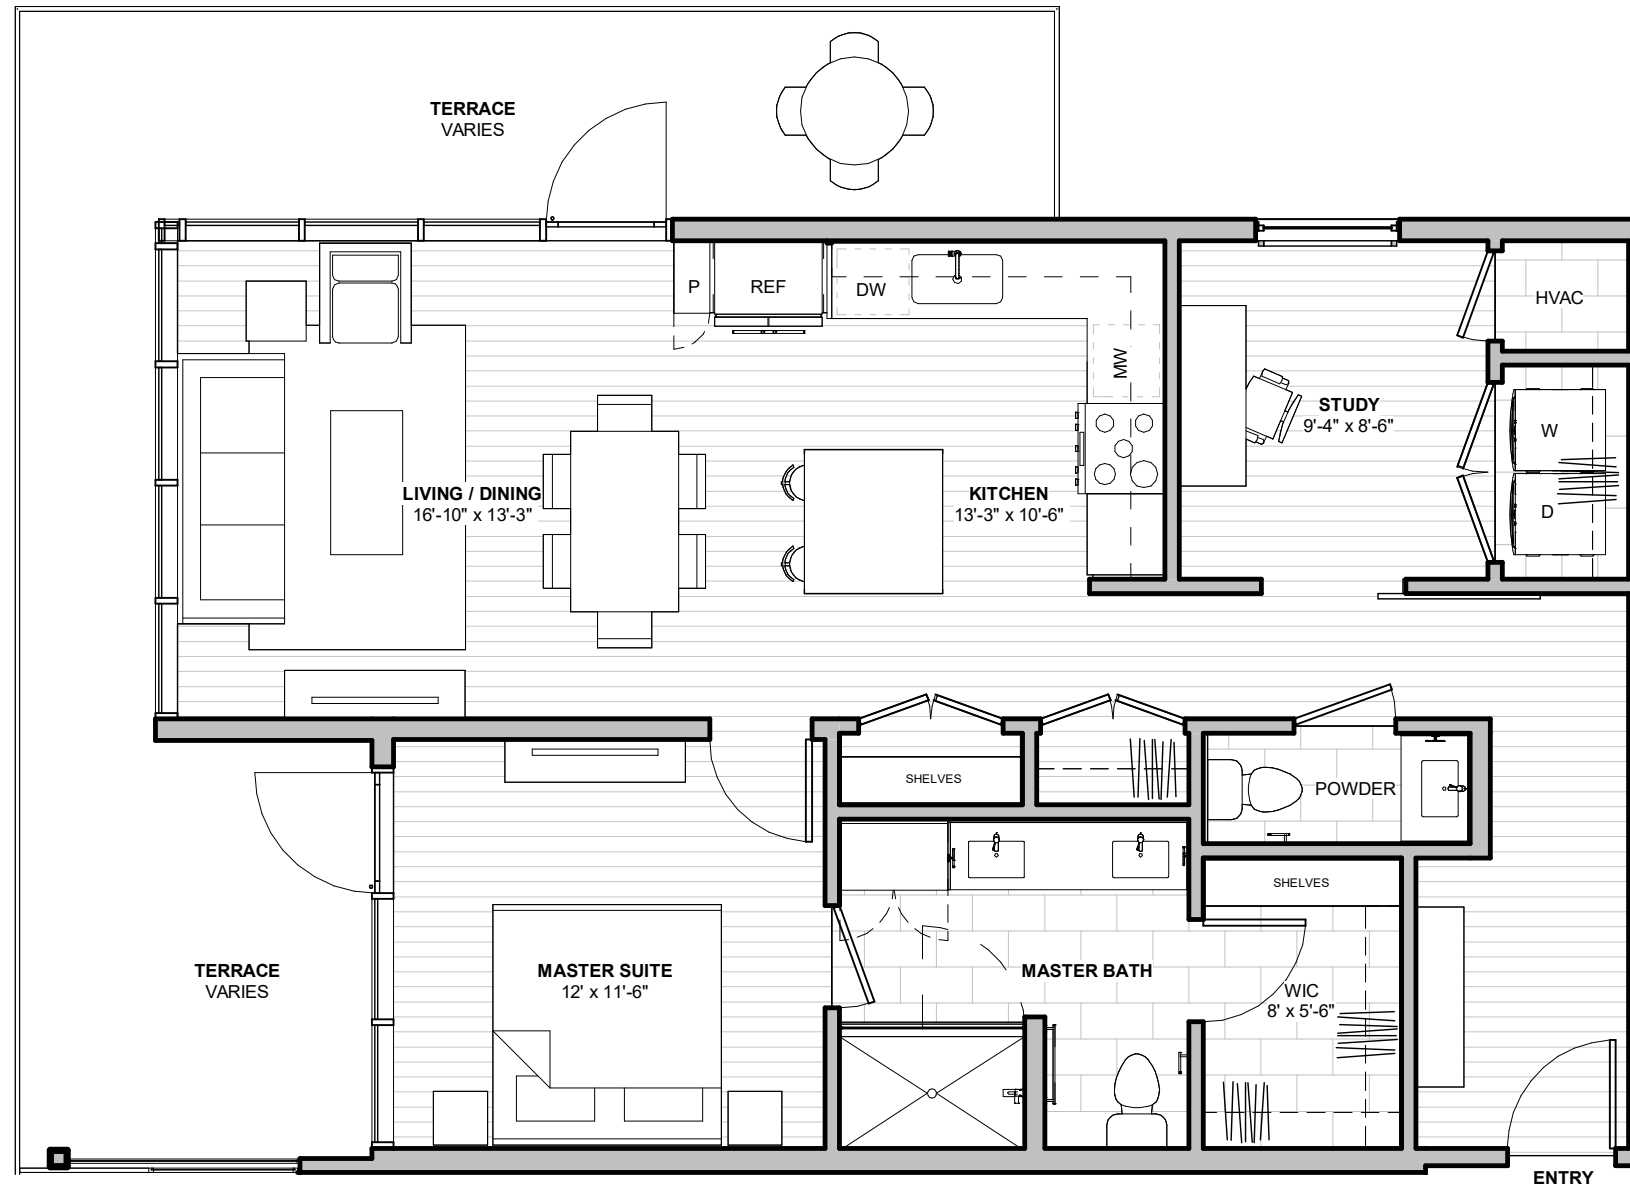

RESIDENCE 1E

1 beds

1 baths

1006 SF

LEVEL 2

LEVEL 3

LEVEL 4

1600 S 1ST STREET
AUSTIN, TX 78704

512-201-2700 1600AUSTIN.COM

RESIDENCE 2A

2 beds

2 baths

1153 SF

LEVEL 2

LEVEL 3

LEVEL 4