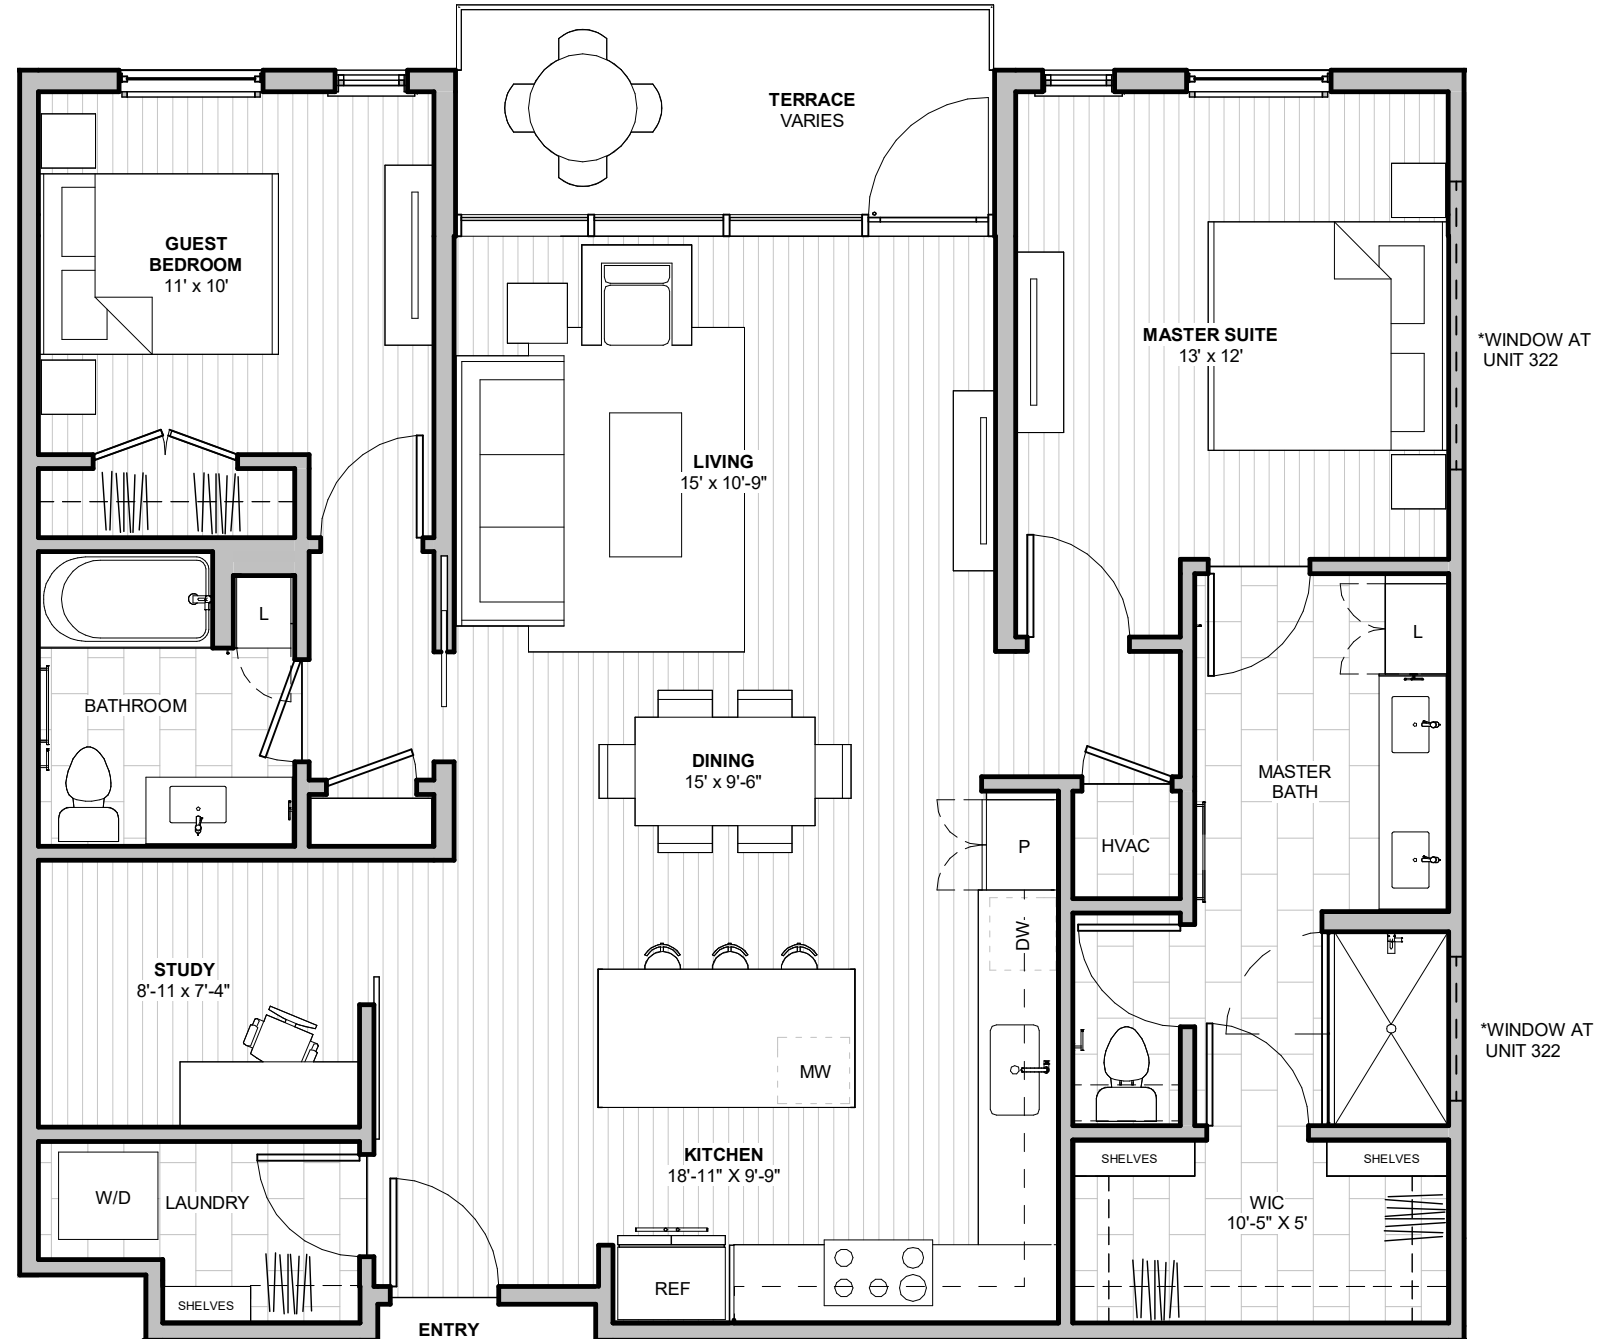

2
baths

1335
SF

LEVEL 2

LEVEL 3

LEVEL 4

1600 S 1ST STREET
AUSTIN, TX 78704

512-201-2700 1600AUSTIN.COM

RESIDENCE 2G