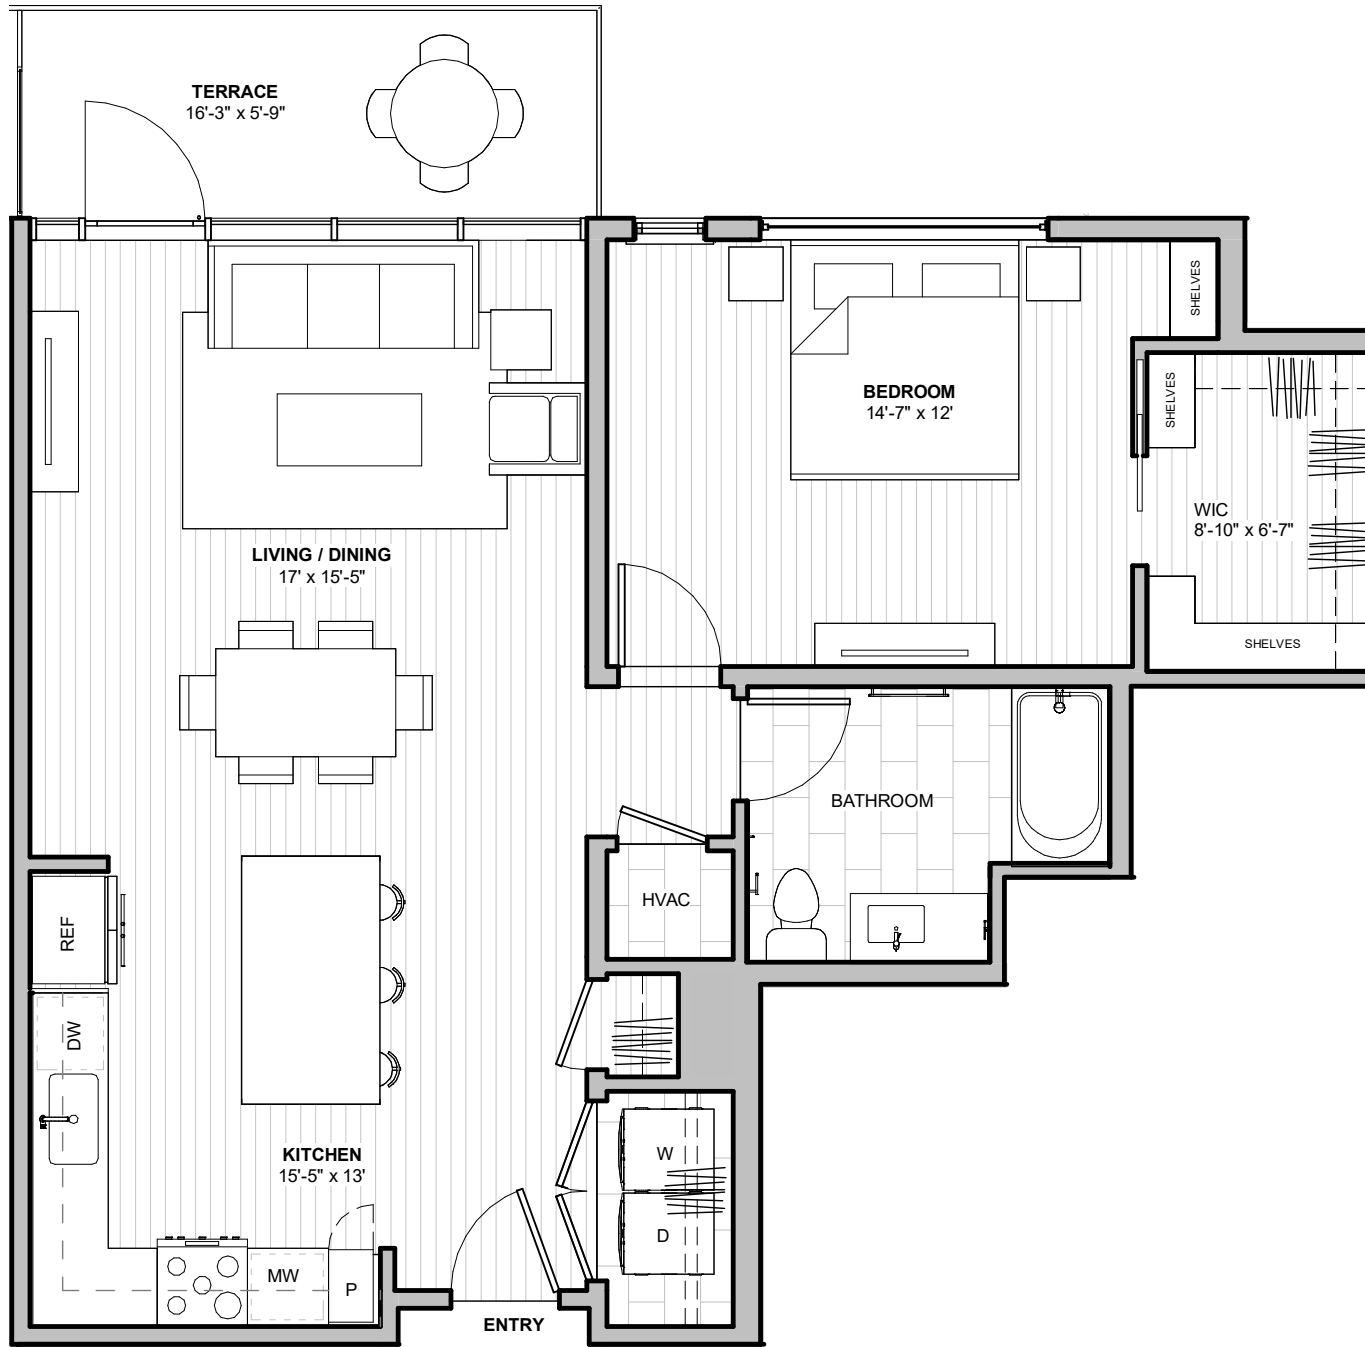

923
SF

LEVEL 2

LEVEL 3

LEVEL 4

1600 S 1ST STREET
AUSTIN, TX 78704

512-201-2700 1600AUSTIN.COM

RESIDENCE 1C ACCESSIBLE

1
beds

1
baths

923
SF

LEVEL 2

LEVEL 3

LEVEL 4

1600 S 1ST STREET
AUSTIN, TX 78704

512-201-2700 1600AUSTIN.COM

RESIDENCE 1D

1 beds

1 baths

928 SF

LEVEL 2

LEVEL 3

LEVEL 4

1600 S 1ST STREET
AUSTIN, TX 78704

512-201-2700 1600AUSTIN.COM